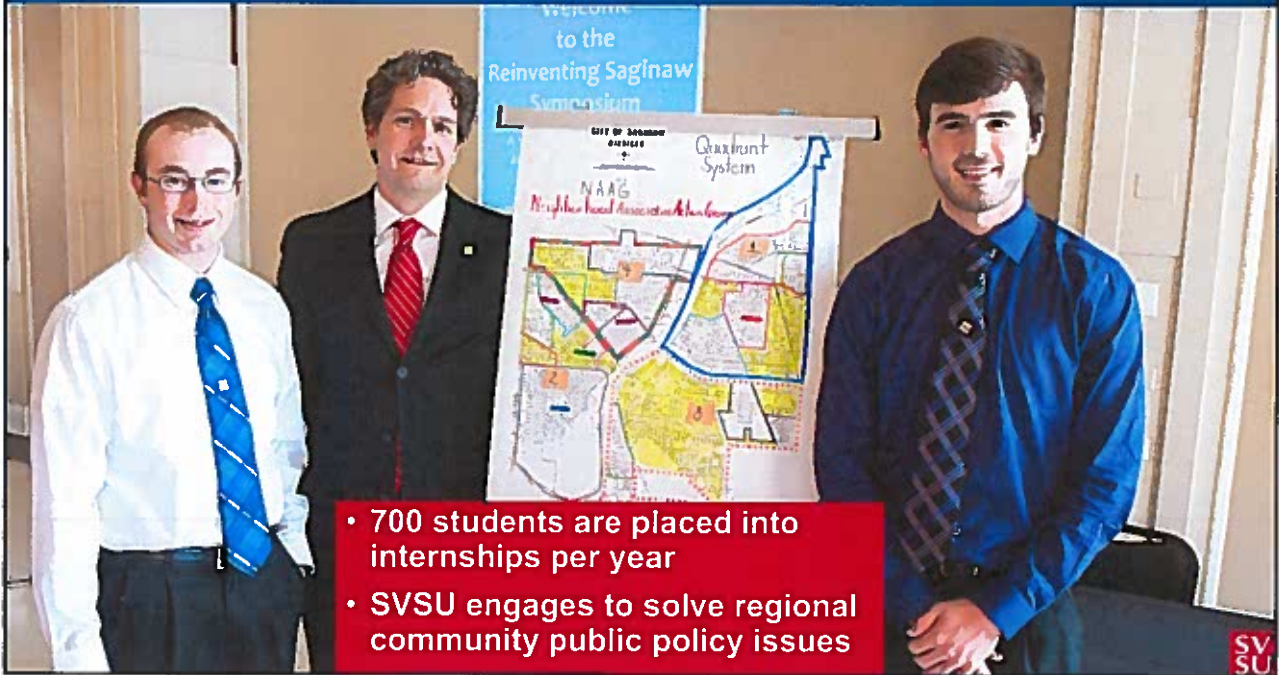

**MORE THAN 80% OF SVSU ALUMNI REMAIN IN MICHIGAN**

- Many of our alumni start up their own companies
- Two SVSU graduates founded their own company, "Farmlogs"
- Has been featured in the New York Times and Wall Street Journal

**SVSU A "GREAT COLLEGE TO WORK FOR"**

The Chronicle of Higher Education recognized SVSU in 2016 as a "Great College to Work For"

**A CARNEGIE COMMUNITY-ENGAGED UNIVERSITY**

- **SVSU received the Carnegie Community Engaged Classification in 2015**
- **Only 7% of accredited institutions of higher learning receive this classification**

**A CARNEGIE COMMUNITY-ENGAGED UNIVERSITY**

- **700 students are placed into internships per year**
- **SVSU engages to solve regional community public policy issues**

**HOSTING THE 2017 FIRST ROBOTICS STATE CHAMPIONSHIP**