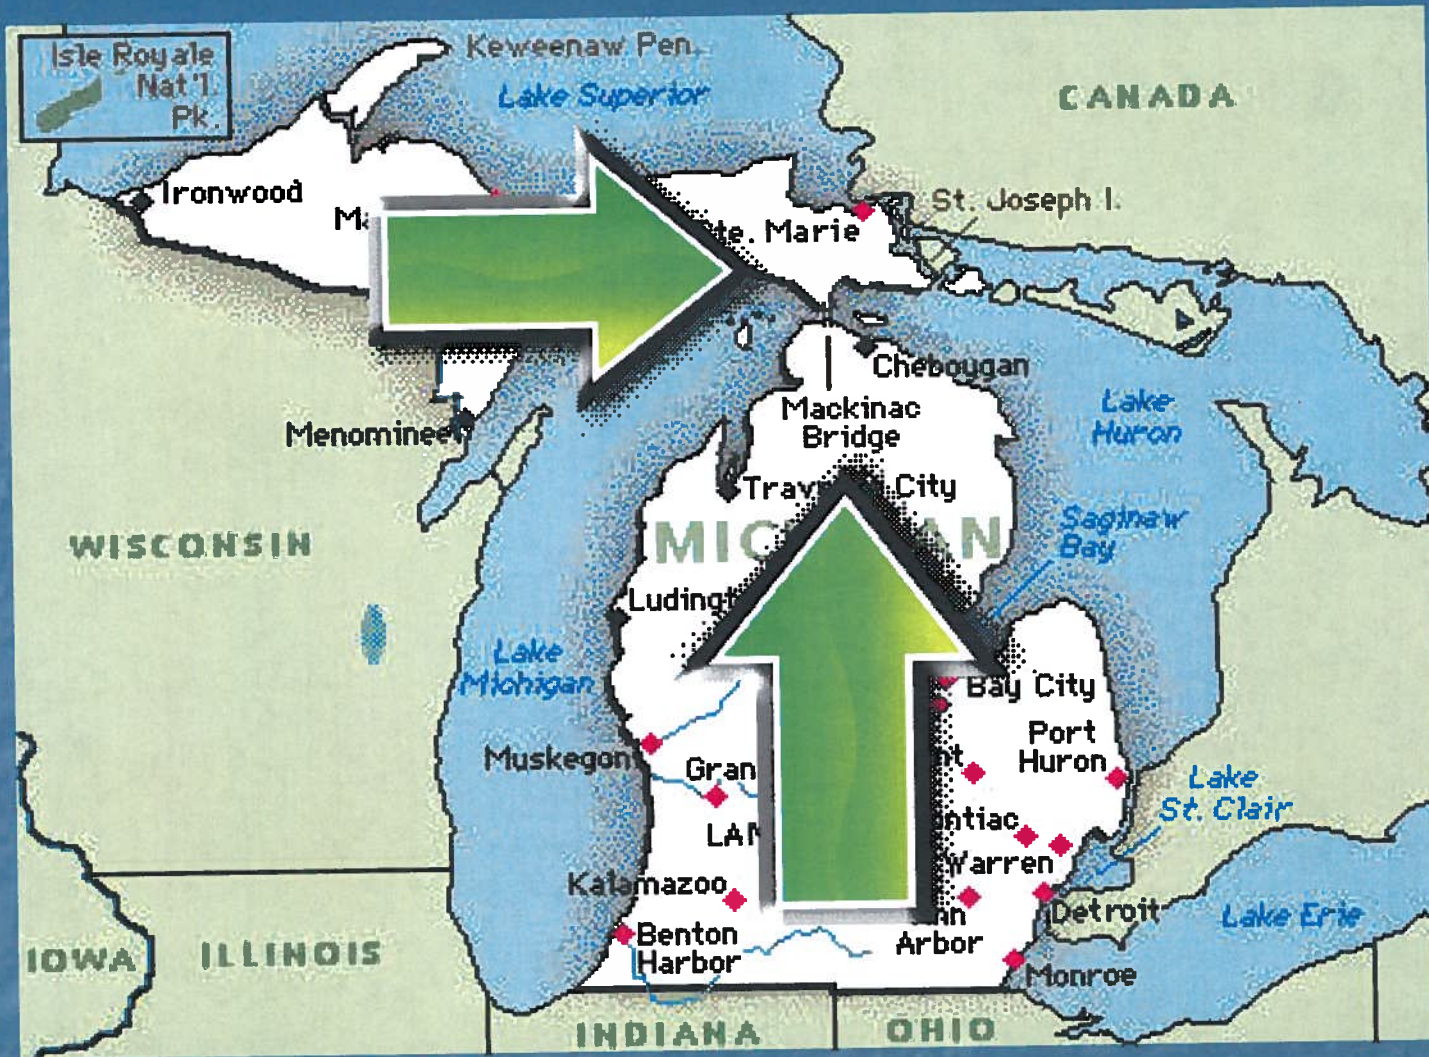

1,000,000 total guests

*Mackinac State Historic Parks*

1,000,000 guests=\$175,000,000 area spending

*Mackinac State Historic Parks*

*Mackinac State Historic Parks*