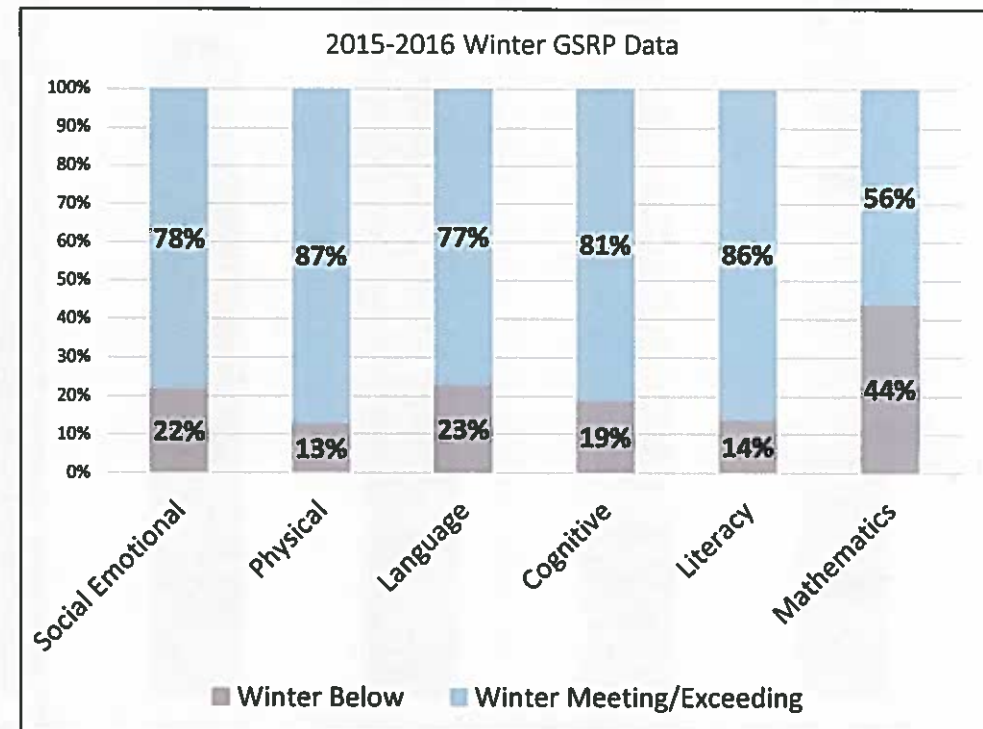

2/19/2016

GSRP Fall to Winter 2015-2016

Approx: 2662 Children

2015-2016 Student Performance Data

2015-2016 Fall GSRP Social Emotional Objectives 1,2,3

Approx Children: 2328

2015-2016 Winter GSRP Social Emotional Objectives

2015-2016 GSRP Fall Mathematics Objectives

2015-2016 GSRP Winter Mathematics Objectives