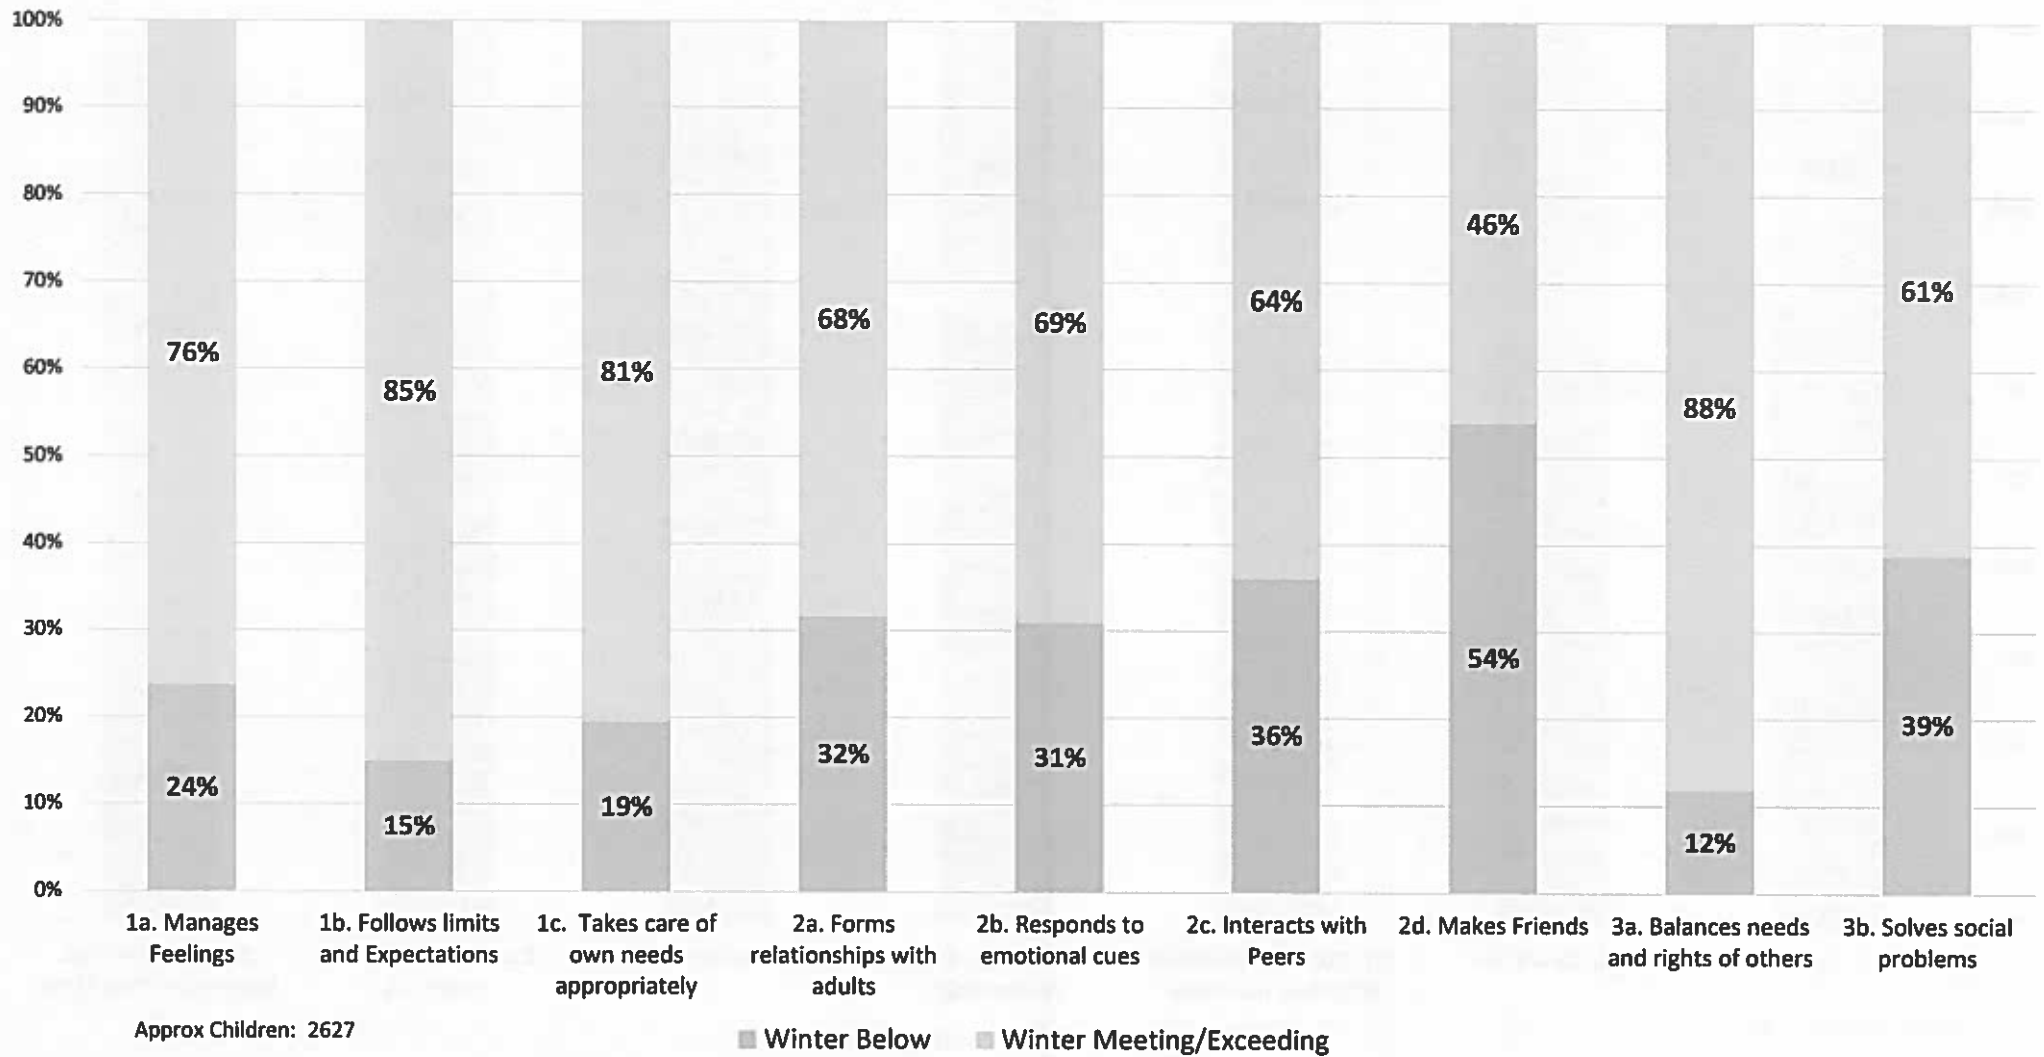

2/19/2016

GSRP Fall to Winter 2015-2016

Approx: 2662 Children

2015-2016 Student Performance Data

2015-2016 Fall GSRP Social Emotional Objectives 1,2,3

Approx Children: 2328

2015-2016 Winter GSRP Social Emotional Objectives