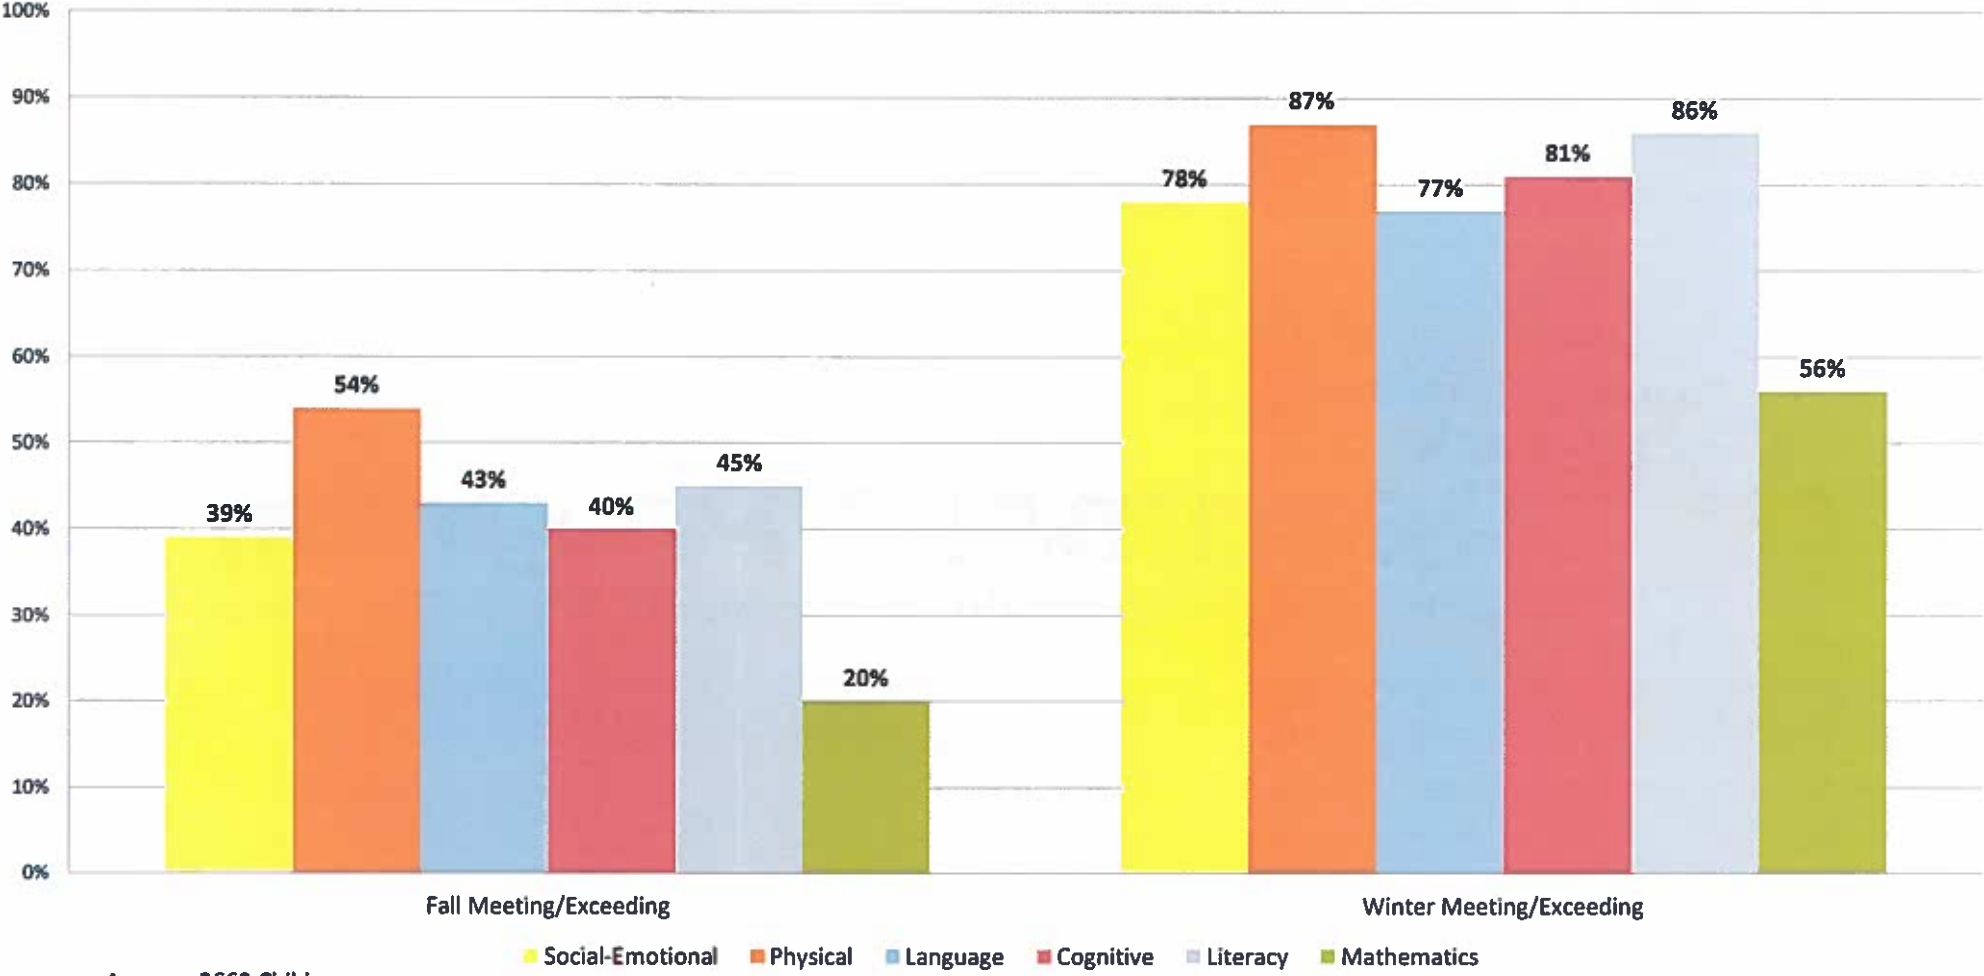

2/19/2016

GSRP Fall to Winter 2015-2016

Approx: 2662 Children

2015-2016 Student Performance Data

2015-2016 Fall GSRP Social Emotional Objectives 1,2,3

Approx Children: 2328

2015-2016 Winter GSRP Social Emotional Objectives