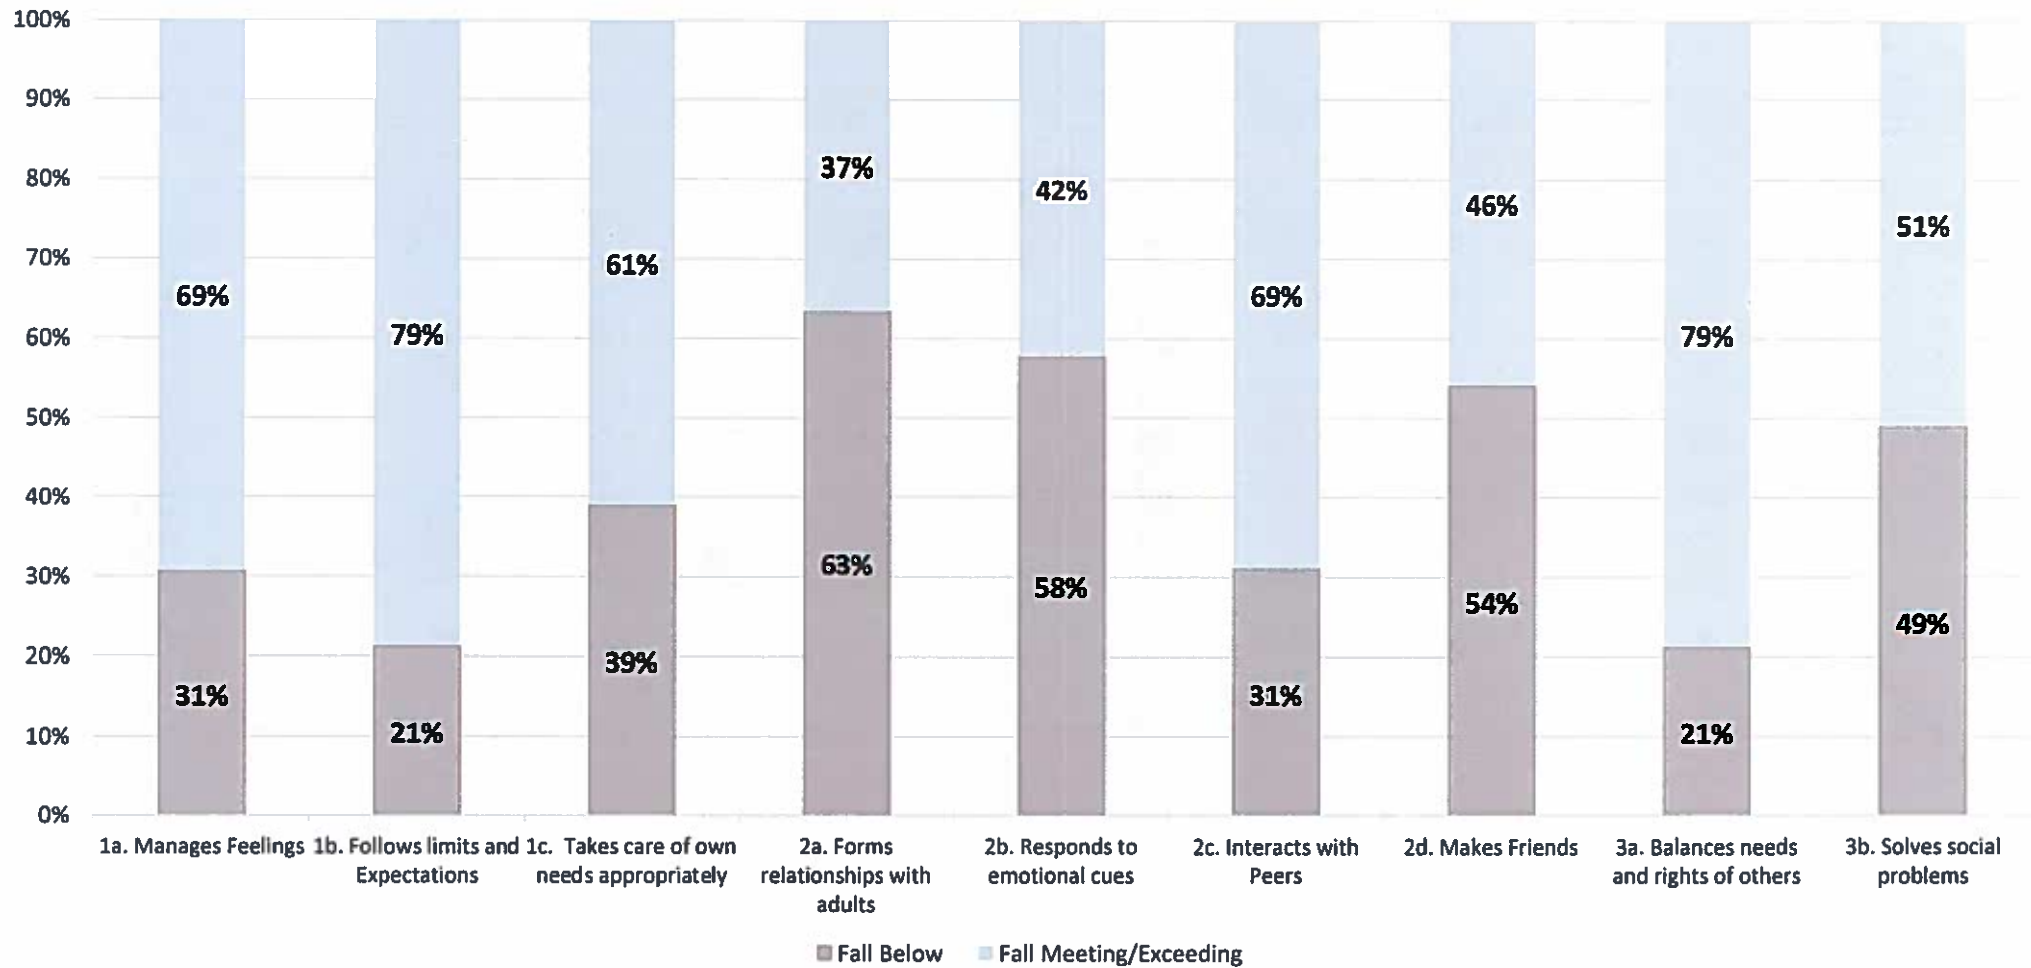

2/19/2016

GSRP Fall to Winter 2015-2016

Approx: 2662 Children

2015-2016 Student Performance Data

2015-2016 Fall GSRP Social Emotional Objectives 1,2,3

Approx Children: 2328

2015-2016 Winter GSRP Social Emotional Objectives