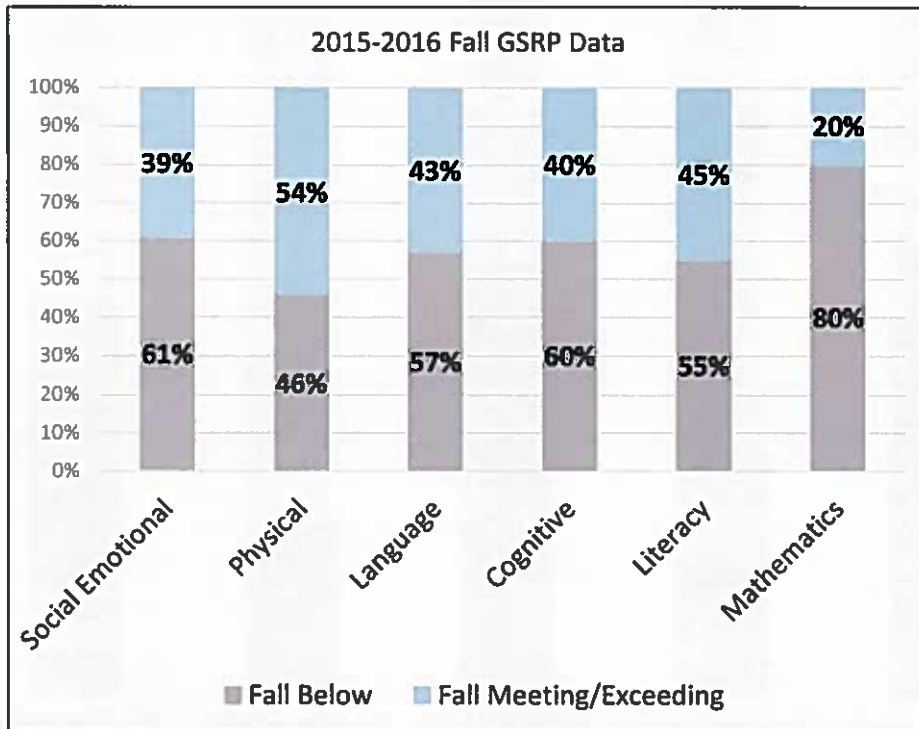

2/19/2016

GSRP Fall to Winter 2015-2016

Approx: 2662 Children

2015-2016 Student Performance Data

2015-2016 Fall GSRP Social Emotional Objectives 1,2,3

Approx Children: 2328

2015-2016 Winter GSRP Social Emotional Objectives

2015-2016 GSRP Fall Mathematics Objectives

2015-2016 GSRP Winter Mathematics Objectives