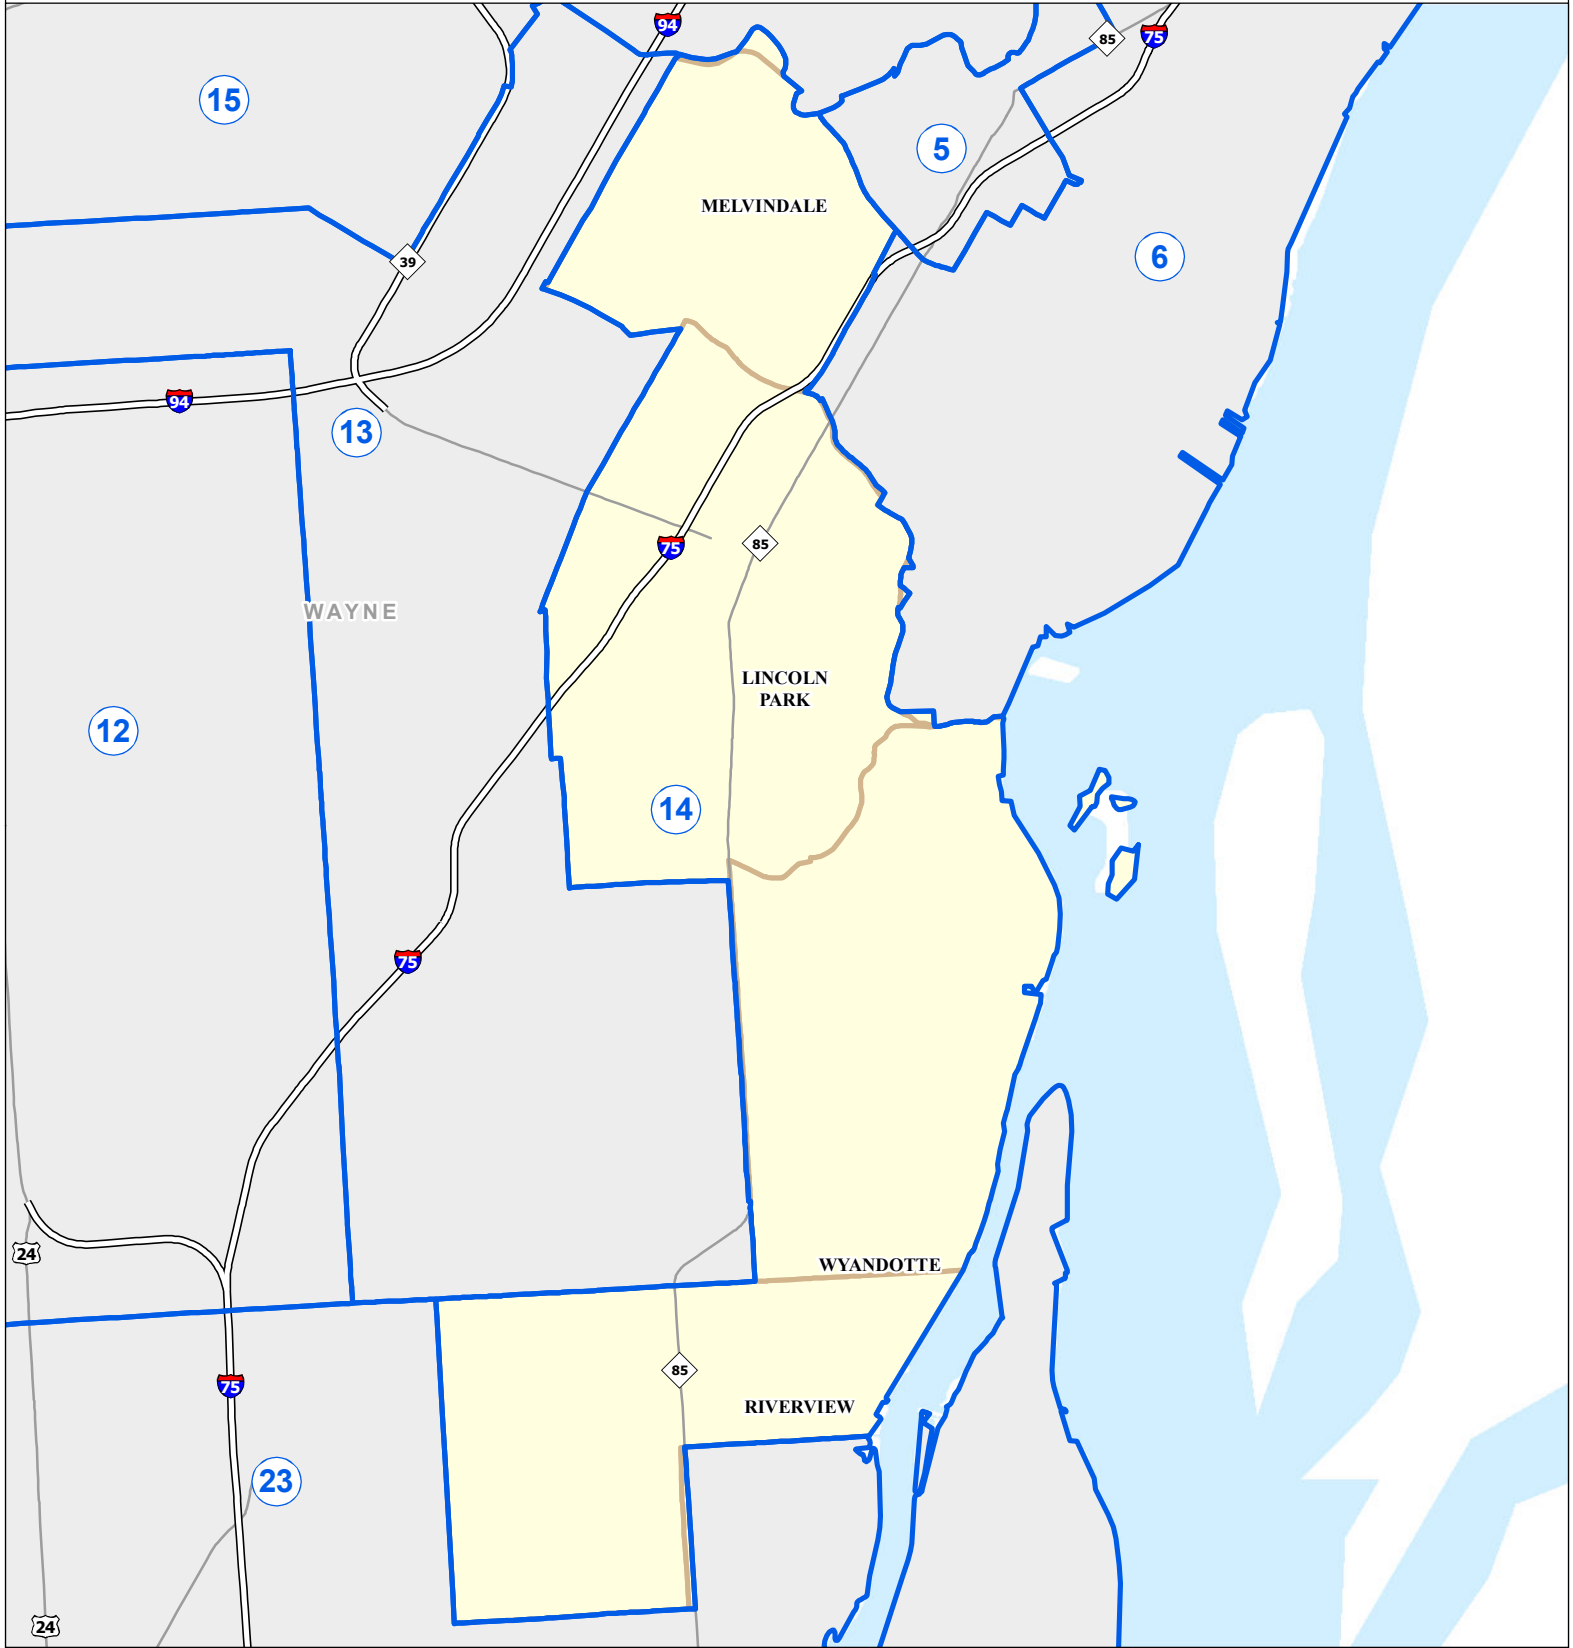

MICHIGAN STATE HOUSE DISTRICT 14

2011 Apportionment Plan