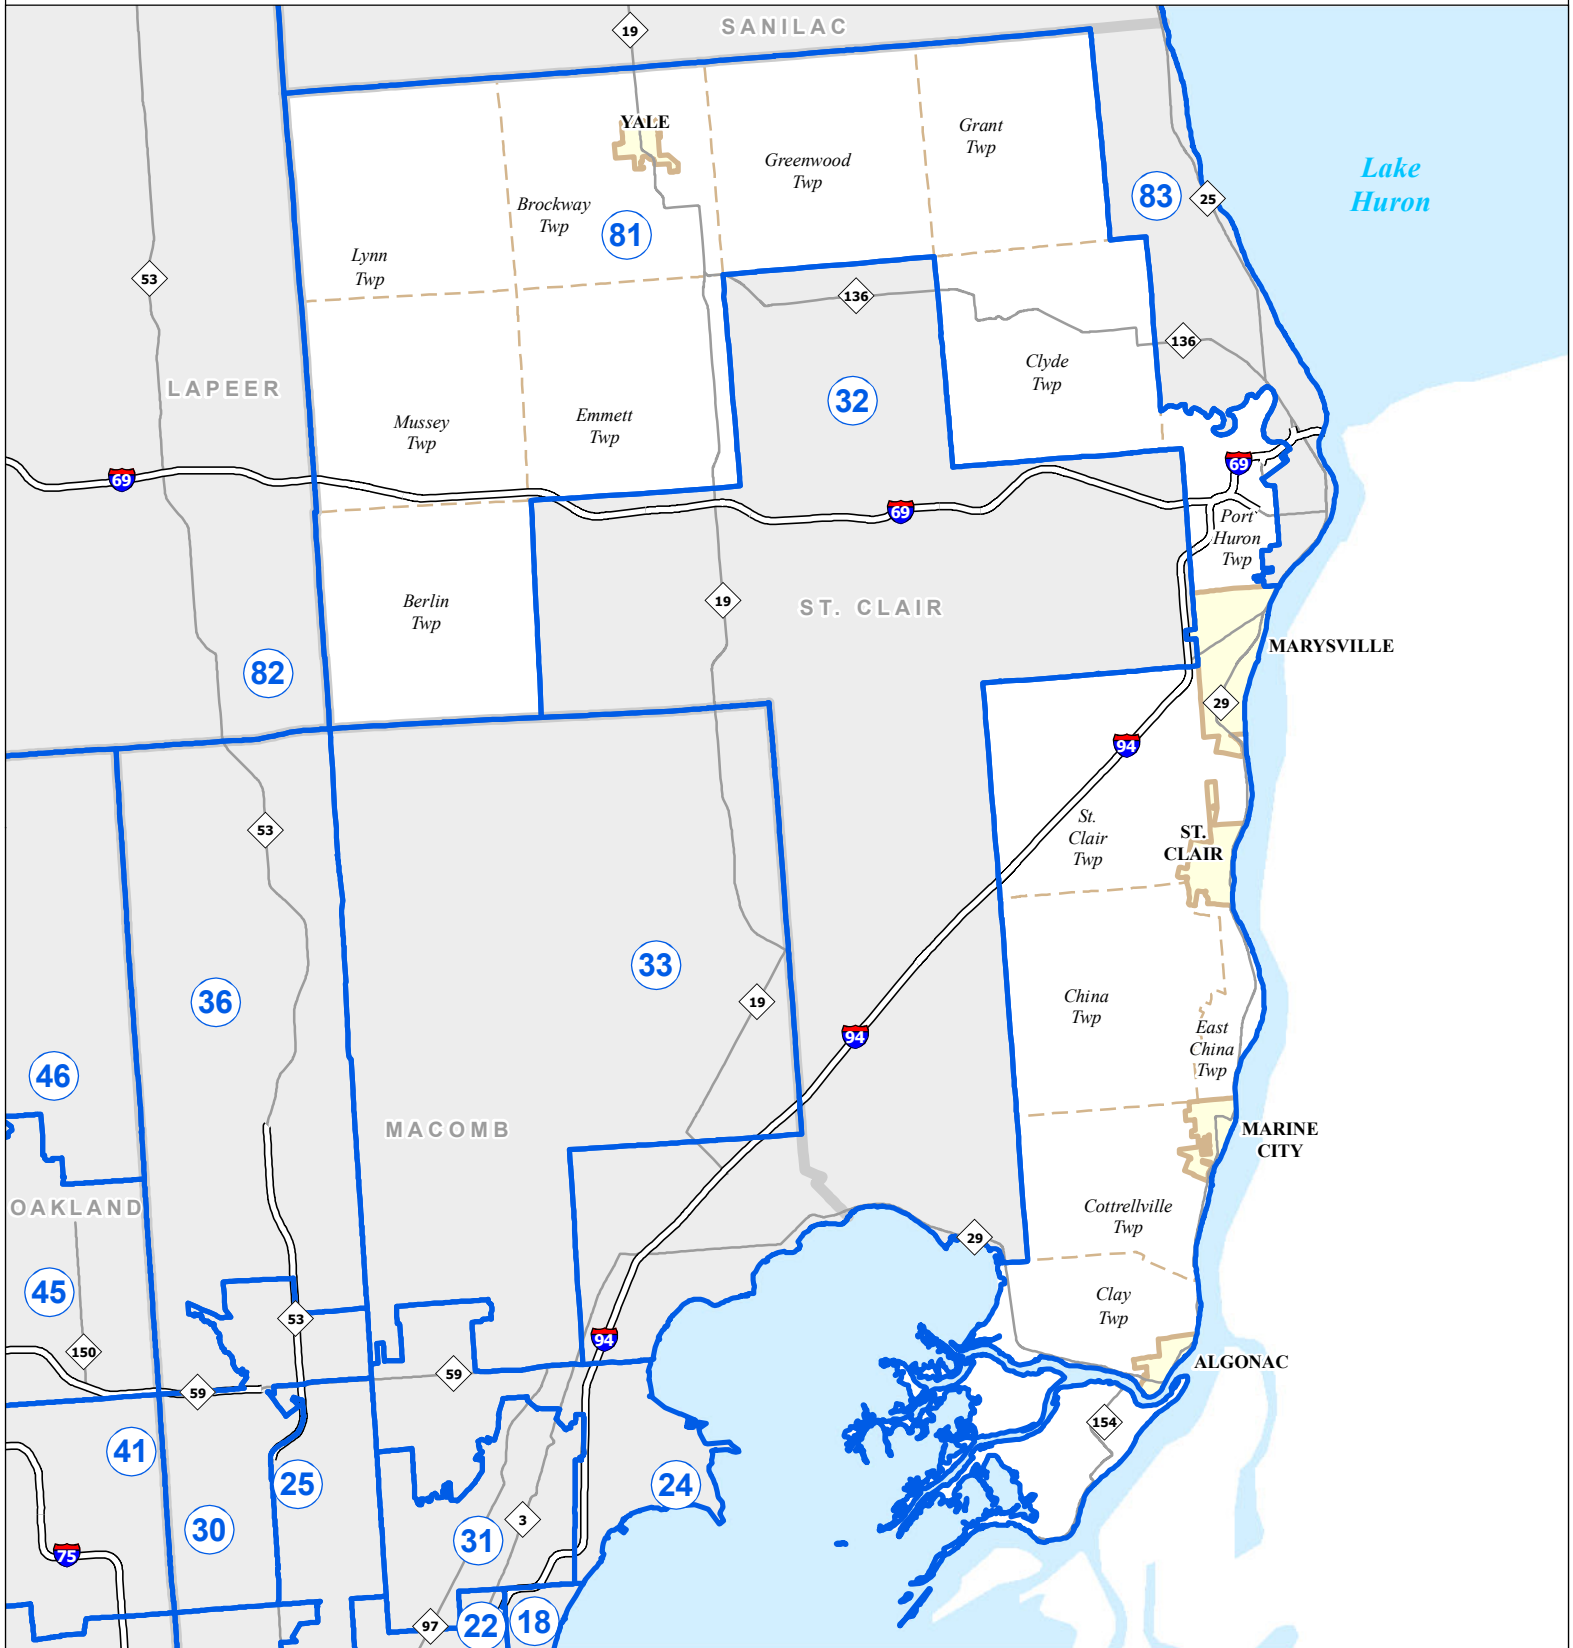

MICHIGAN STATE HOUSE DISTRICT 81

2011 Apportionment Plan

0 2.5 5 Miles