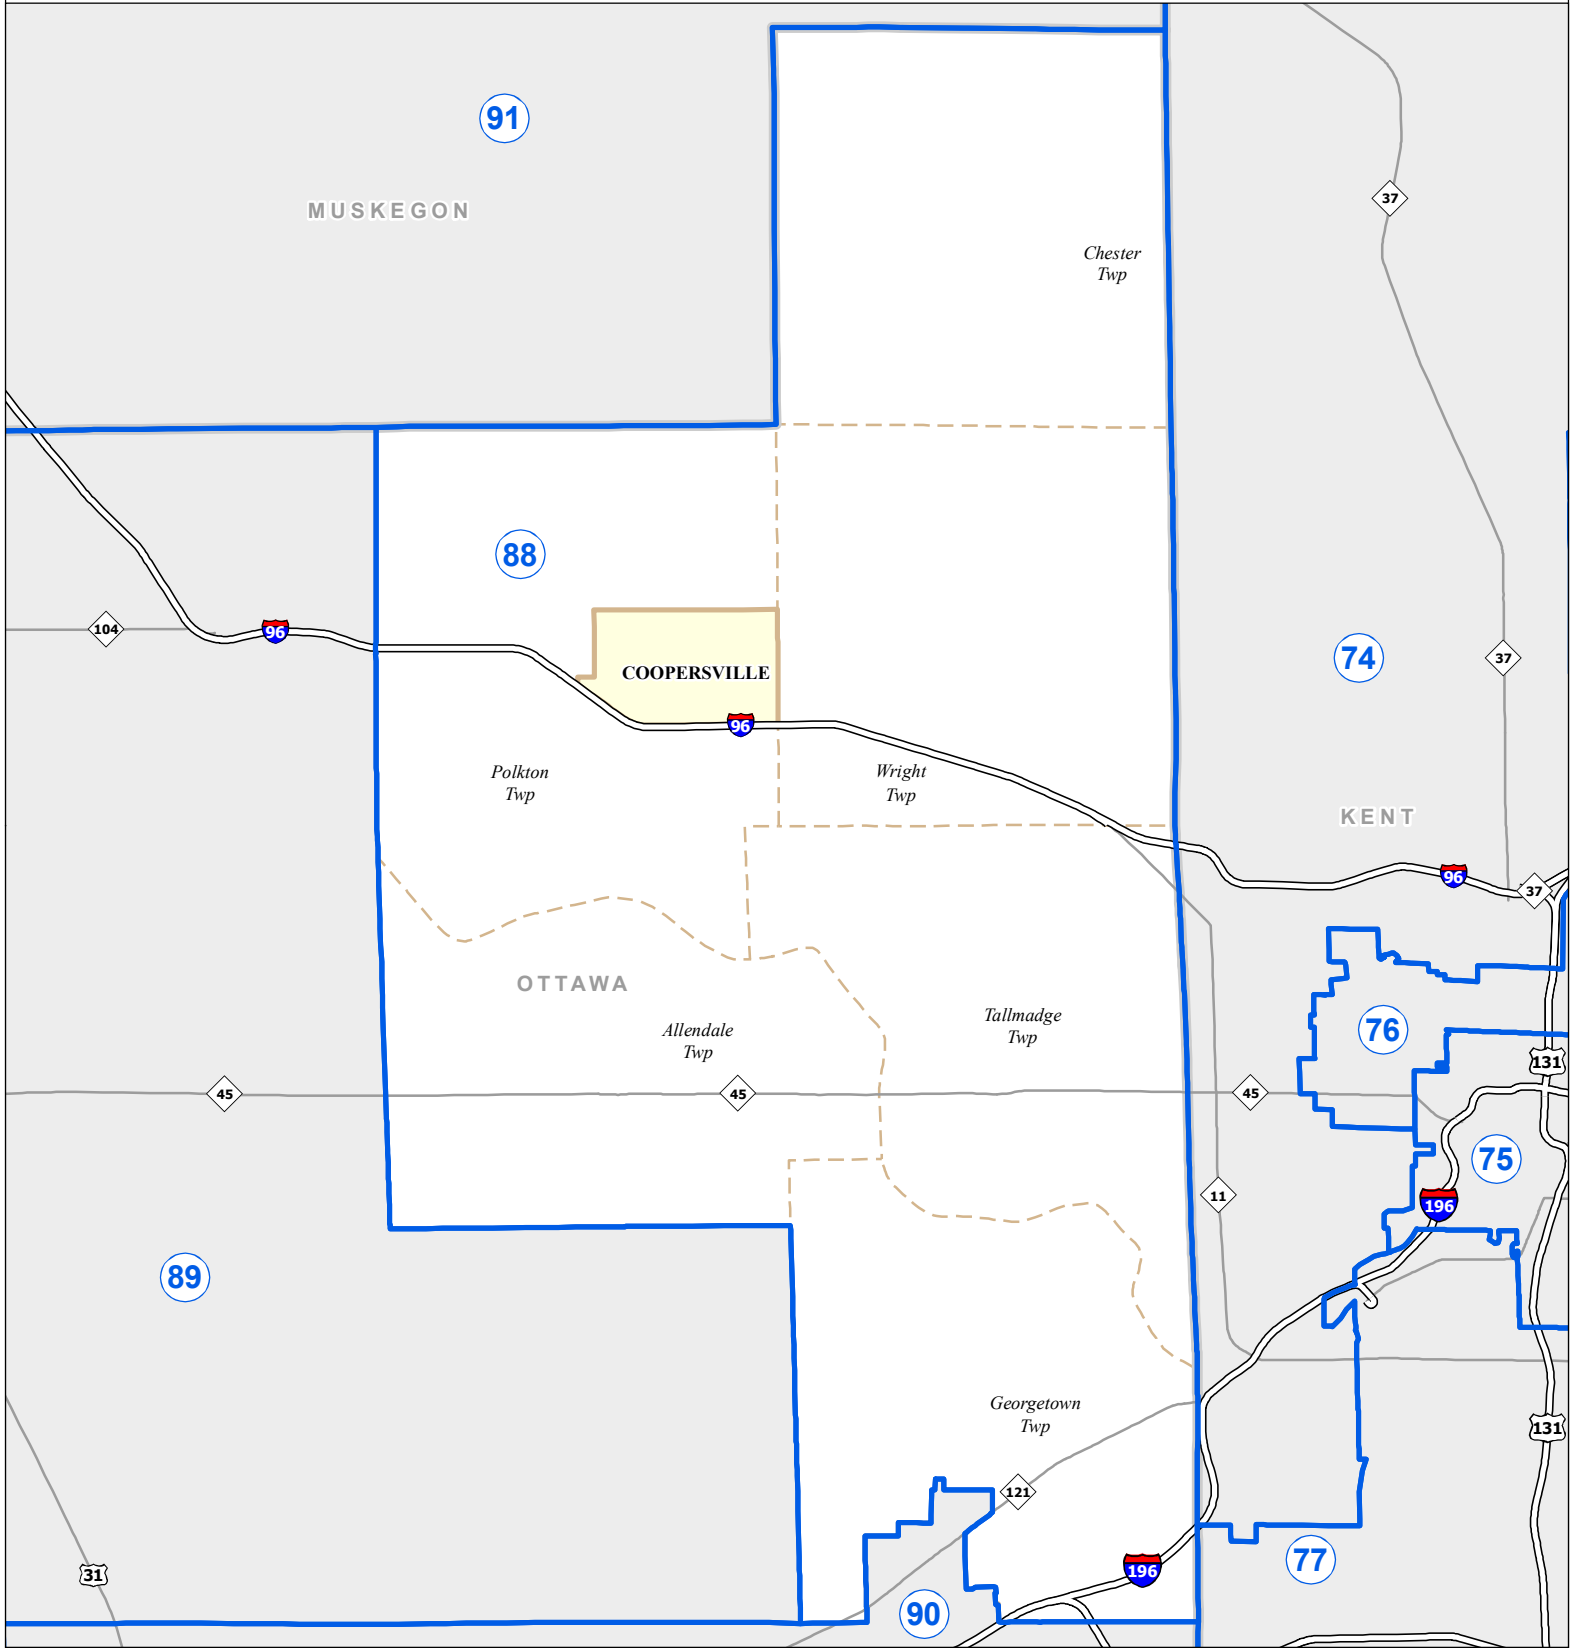

MICHIGAN STATE HOUSE DISTRICT 88

2011 Apportionment Plan

Legend					
	House District		County		Freeway
	City		Township		Highway