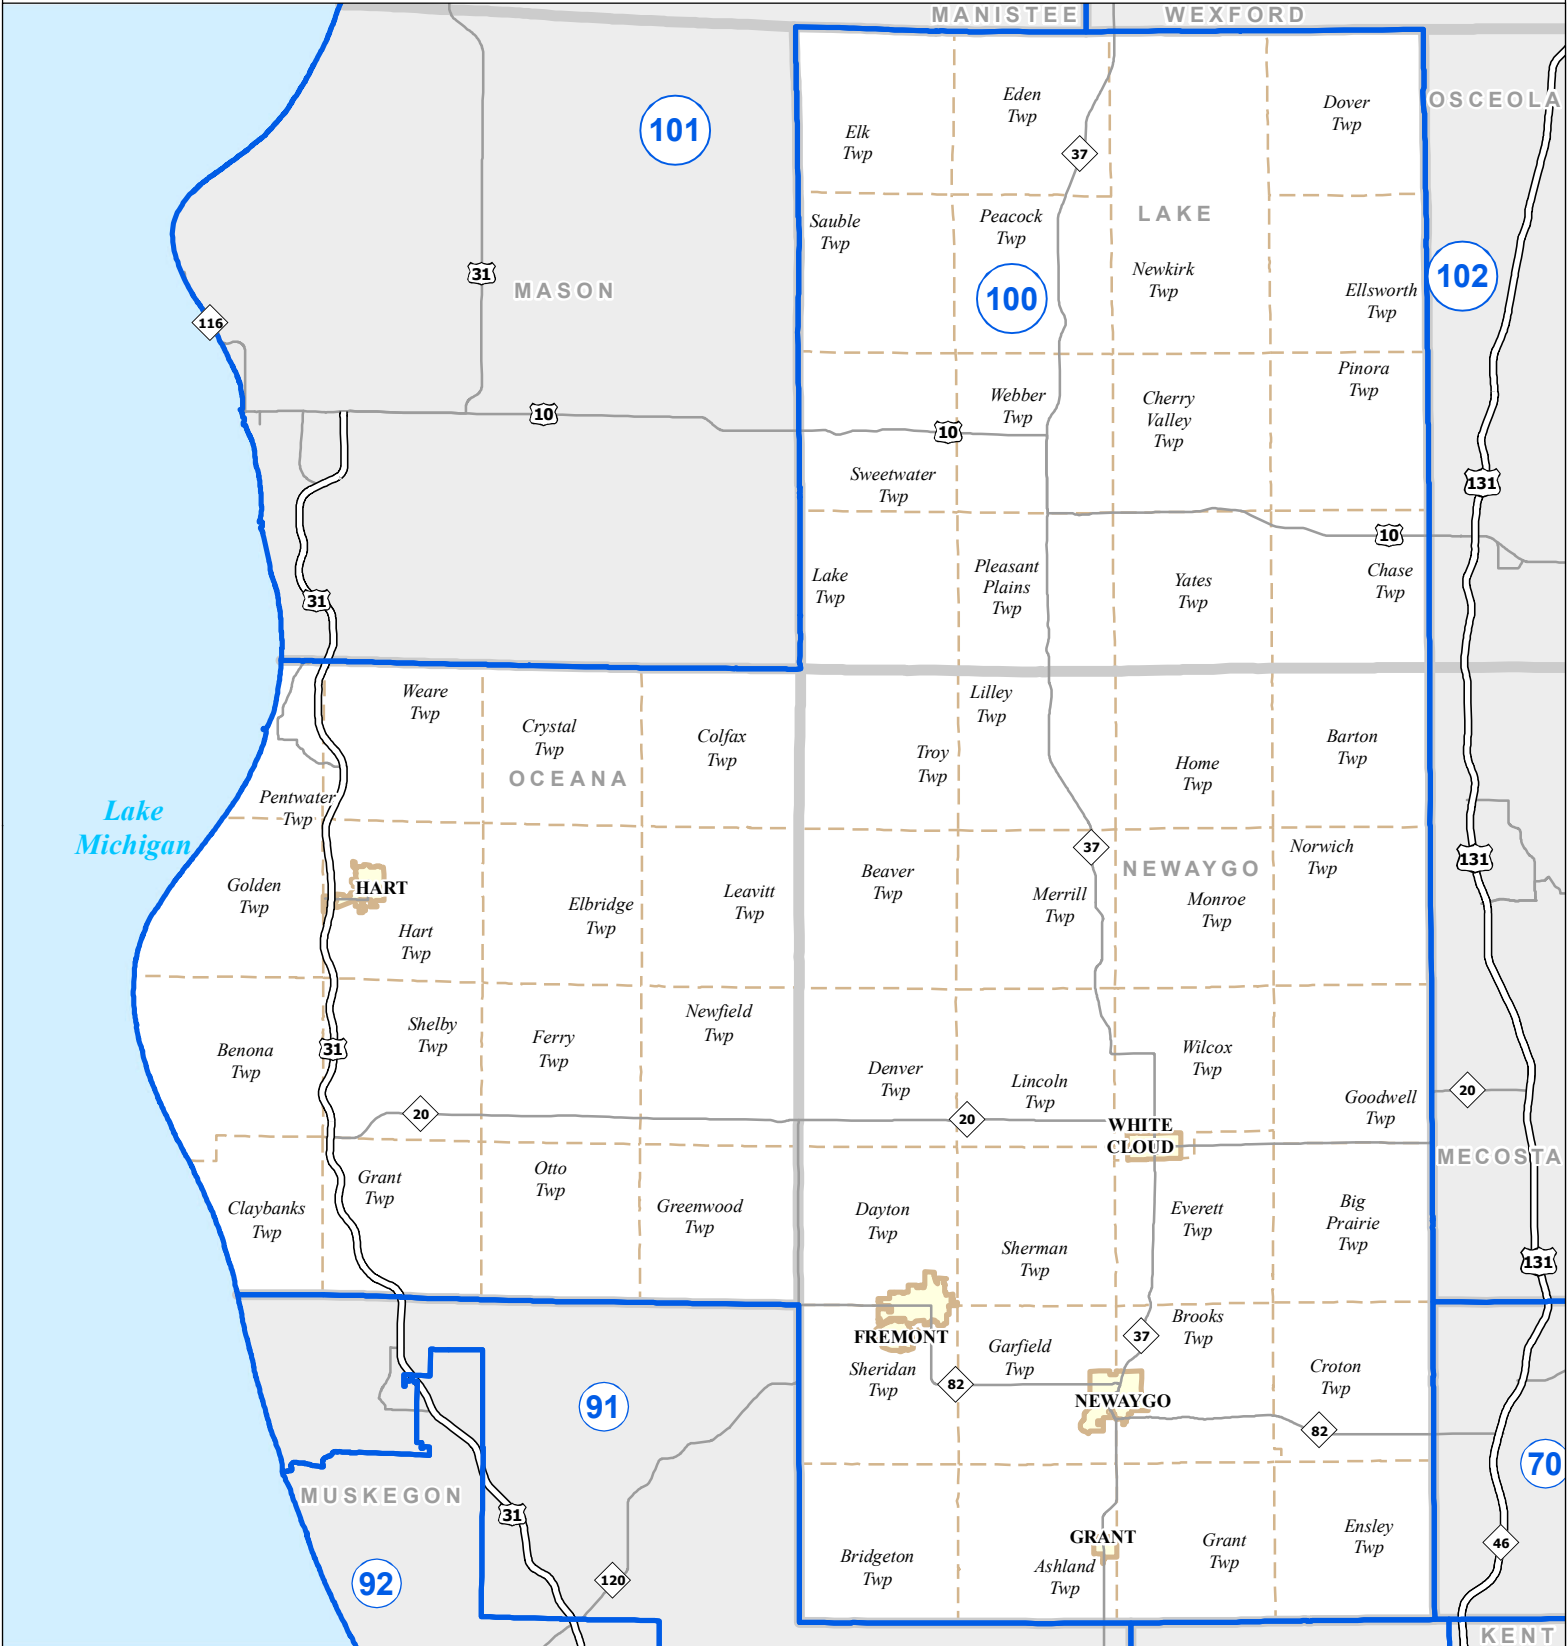

# MICHIGAN STATE HOUSE DISTRICT 100

## 2011 Apportionment Plan

0 10 20 Miles

Produced by:  
Center for Shared Solutions and Technology Partnerships  
Michigan Department of Technology, Management, and Budget  
12/20/11

Source: Base Map - Michigan Geographic Framework v11a  
Legislative District Boundaries - 2011 Apportionment Plan (as enacted by PA 129 of 2011)

**Legend**

- House District
- City
- County
- Township
- Freeway
- Highway

## District 100

Lake County  
Newaygo County  
Oceana County

Published pursuant to Public Act 128 of 2011  
Produced by the Michigan Bureau of Elections  
Michigan Department of State  
January 2012