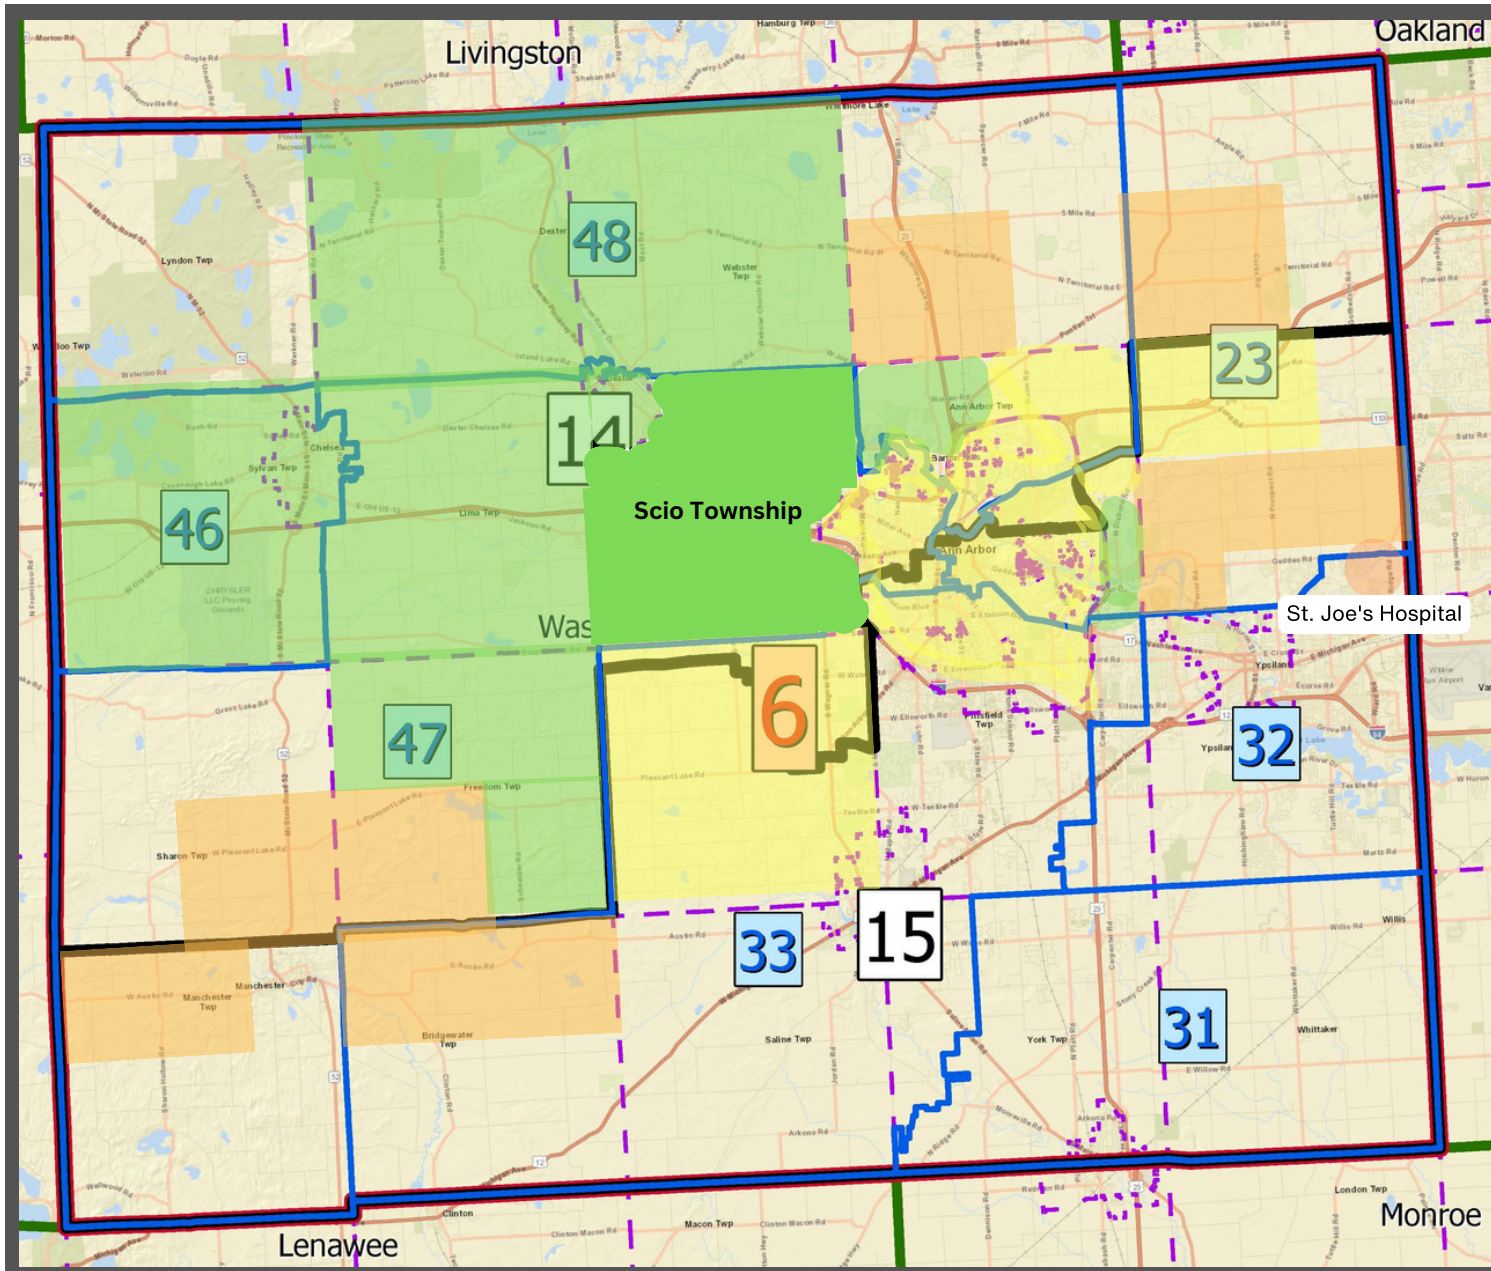

# Scio Township Fire Department

**GREEN**  
1st Alarm areas. Scio Fire responds to all building fire calls. 1st Alarms require 15-25 firefighters.

**YELLOW**  
2nd Alarm areas. Scio Fire responds when called. 2nd Alarms require 20-35 firefighters.

**ORANGE**  
3rd Alarm areas. Scio Fire responds when called. 3rd Alarms require 25-45 firefighters.