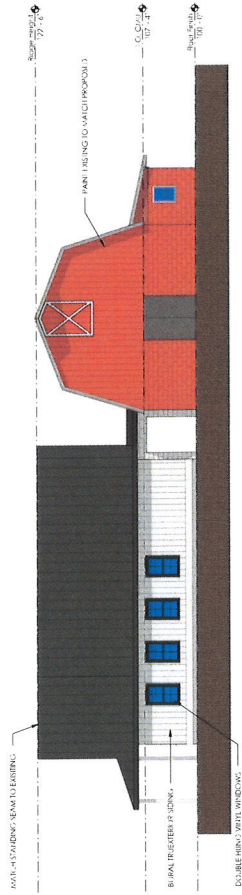

Blandford Farm School

3145 Milo St NW, Grand Rapids, MI 49534

Blandford Farm School

3145 Milo St NW, Grand Rapids, MI 49534

1 Site Plan

1 Proposed Floor Plan
1/4" = 1'-0"

Blandford Farm School

3145 Milo St NW, Grand Rapids, MI 49534

1 North Elevation
1/8" = 1'-0"

2 East Elevation
1/8" = 1'-0"

3 South Elevation
1/8" = 1'-0"

4 West Elevation
1/8" = 1'-0"