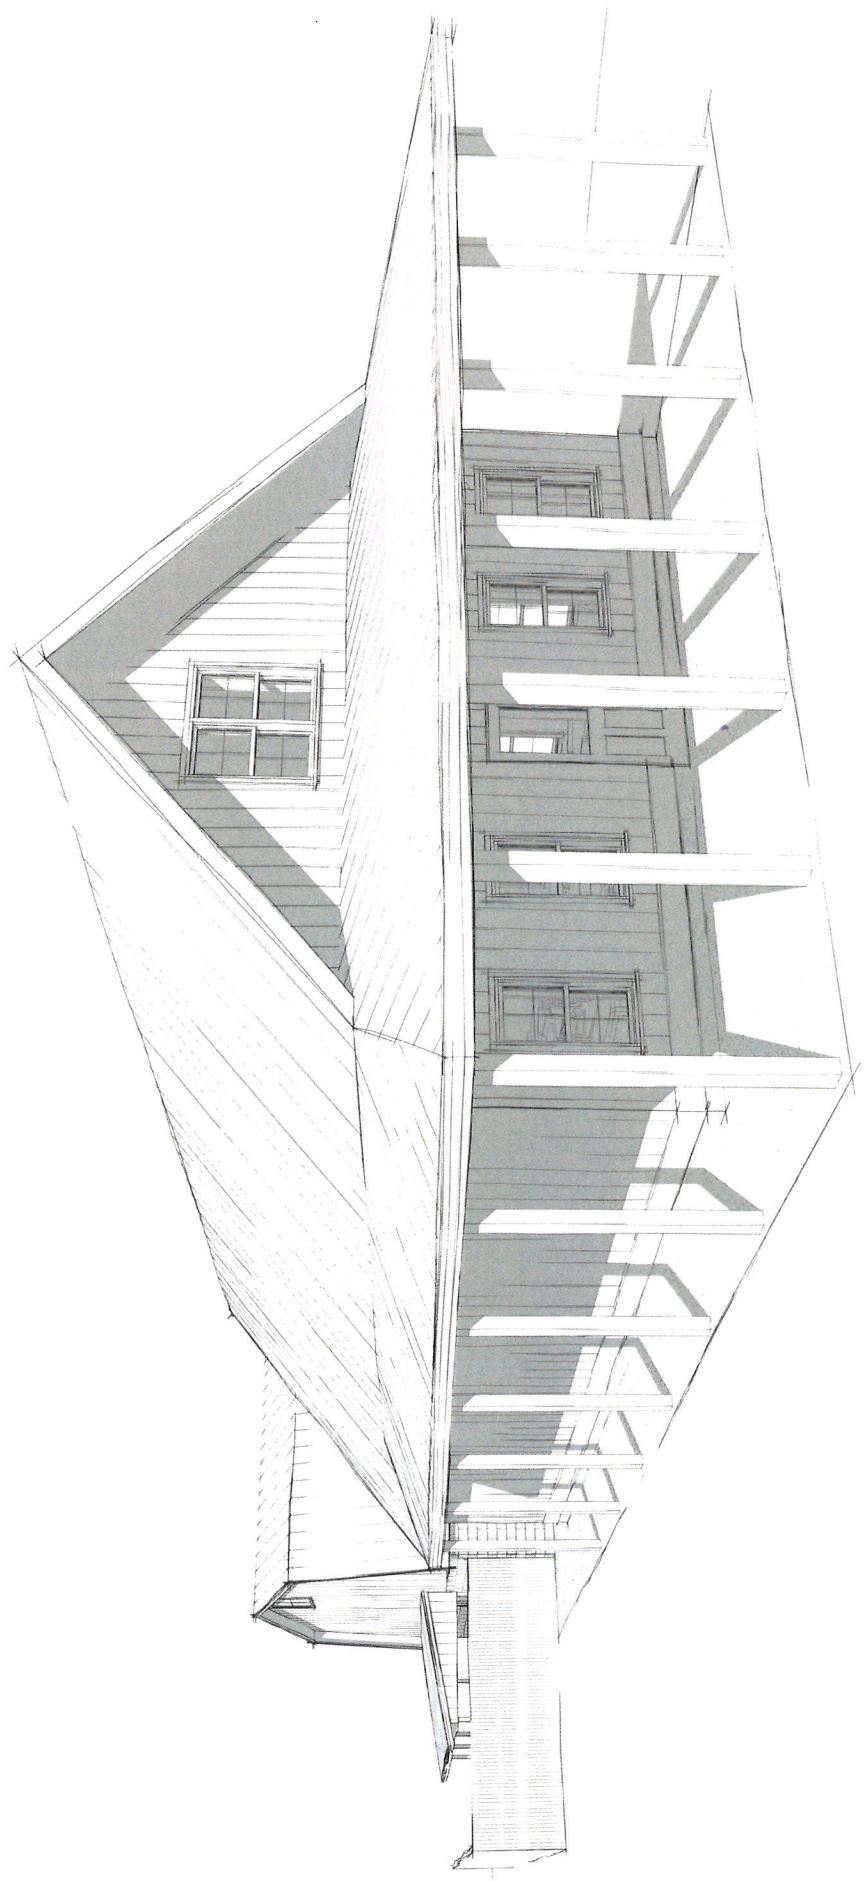

Blandford Farm School

3145 Milo St NW, Grand Rapids, MI 49534

Blandford Farm School

3145 Milo St NW, Grand Rapids, MI 49534

1 Site Plan

1 Proposed Floor Plan
1/4" = 1'-0"

Blandford Farm School

3145 Milo St NW, Grand Rapids, MI 49534

1 North Elevation
1/8" = 1'-0"

2 East Elevation
1/8" = 1'-0"

3 South Elevation
1/8" = 1'-0"

4 West Elevation
1/8" = 1'-0"