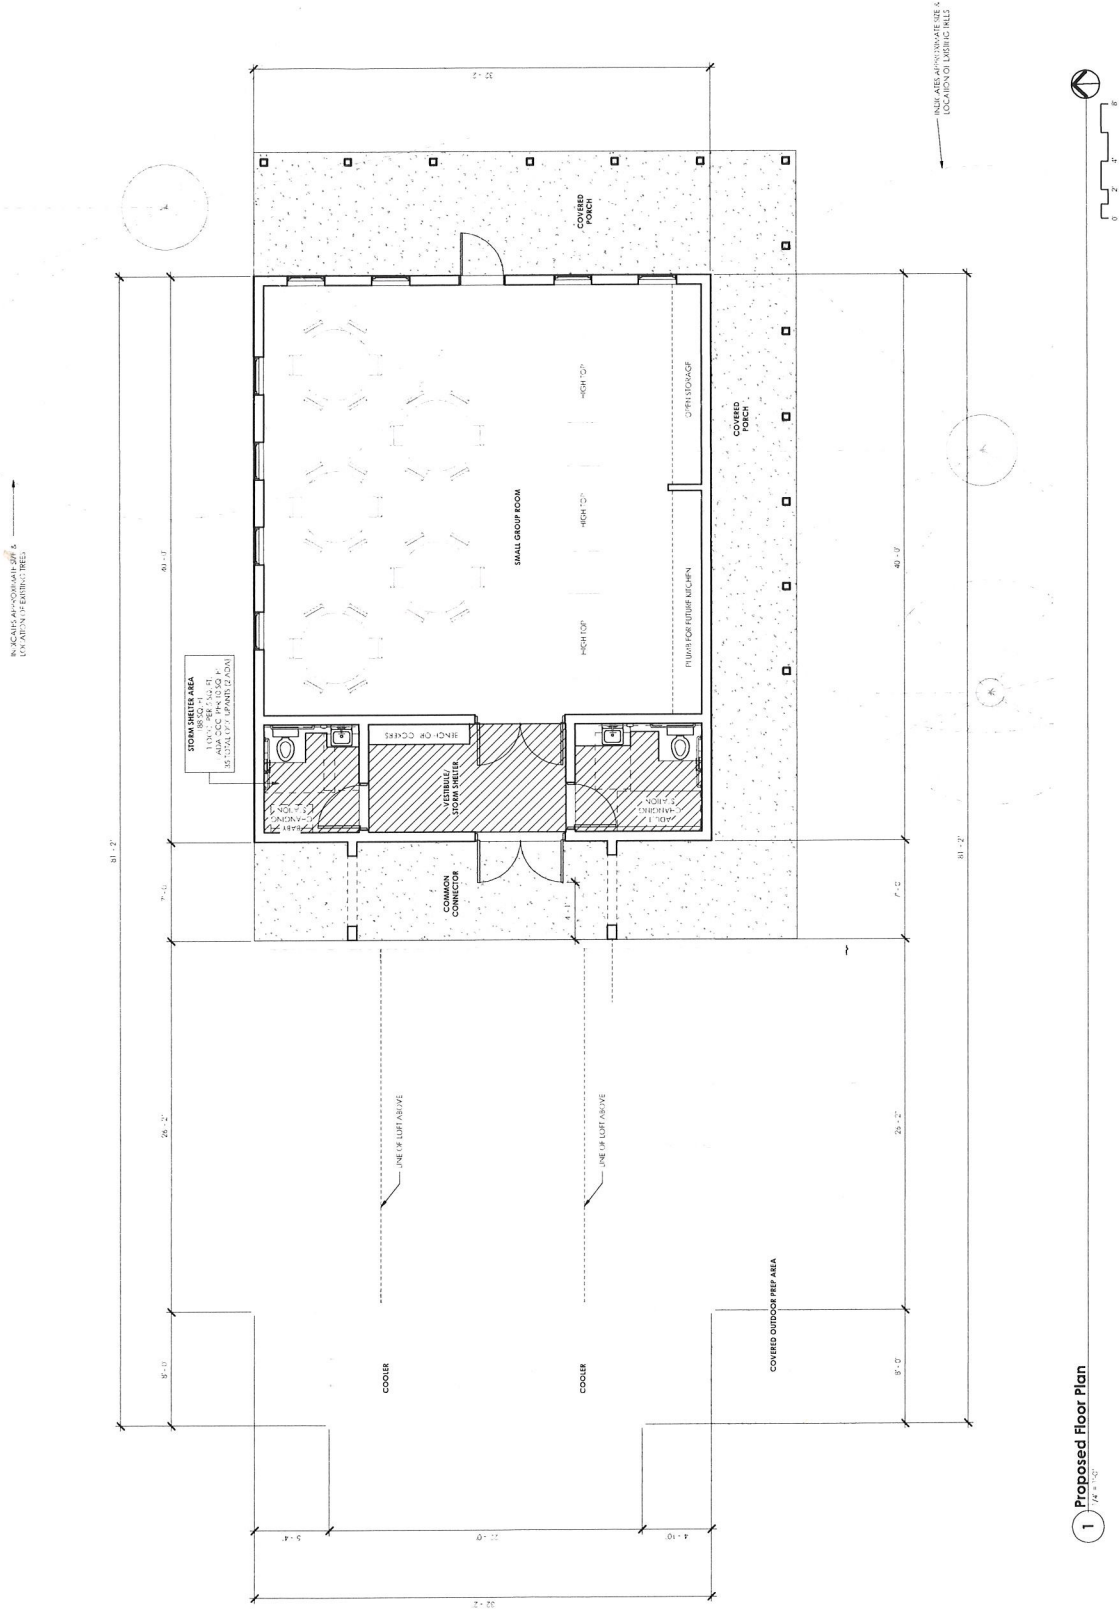

Blandford Farm School

3145 Milo St NW, Grand Rapids, MI 49534

Blandford Farm School

3145 Milo St NW, Grand Rapids, MI 49534

1 Site Plan

1 Proposed Floor Plan
1/4" = 1'-0"

Blandford Farm School

3145 Milo St NW, Grand Rapids, MI 49534

1 North Elevation
1/8" = 1'-0"

2 East Elevation
1/8" = 1'-0"

3 South Elevation
1/8" = 1'-0"

4 West Elevation
1/8" = 1'-0"