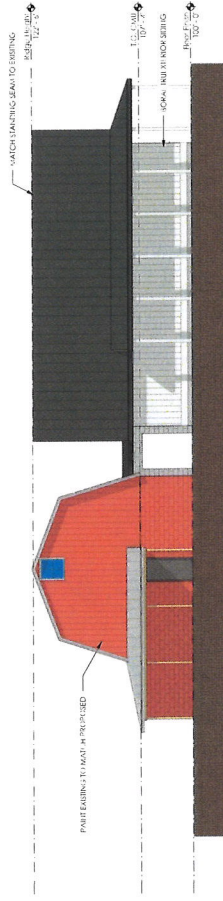

Blandford Farm School

3145 Milo St NW, Grand Rapids, MI 49534

Blandford Farm School

3145 Milo St NW, Grand Rapids, MI 49534

1 Site Plan

1 Proposed Floor Plan
1/4" = 1'-0"

Blandford Farm School

3145 Milo St NW, Grand Rapids, MI 49534

1 North Elevation
1/8" = 1'-0"

2 East Elevation
1/8" = 1'-0"

3 South Elevation
1/8" = 1'-0"

4 West Elevation
1/8" = 1'-0"