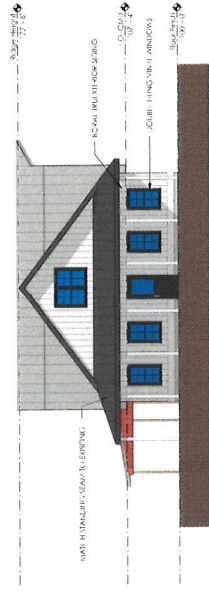

Blandford Farm School

3145 Milo St NW, Grand Rapids, MI 49534

Blandford Farm School

3145 Milo St NW, Grand Rapids, MI 49534

1 Site Plan

1 Proposed Floor Plan
1/4" = 1'-0"

Blandford Farm School

3145 Milo St NW, Grand Rapids, MI 49534

1 North Elevation
1/8" = 1'-0"

2 East Elevation
1/8" = 1'-0"

3 South Elevation
1/8" = 1'-0"

4 West Elevation
1/8" = 1'-0"