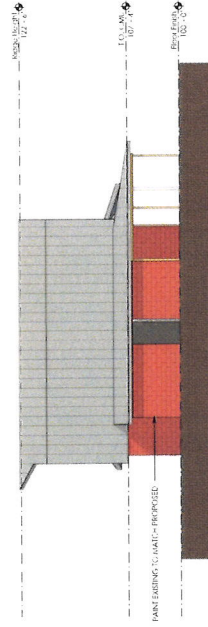

Blandford Farm School

3145 Milo St NW, Grand Rapids, MI 49534

Blandford Farm School

3145 Milo St NW, Grand Rapids, MI 49534

1 Site Plan

1 Proposed Floor Plan
1/4" = 1'-0"

Blandford Farm School

3145 Milo St NW, Grand Rapids, MI 49534

1 North Elevation
1/8" = 1'-0"

2 East Elevation
1/8" = 1'-0"

3 South Elevation
1/8" = 1'-0"

4 West Elevation
1/8" = 1'-0"