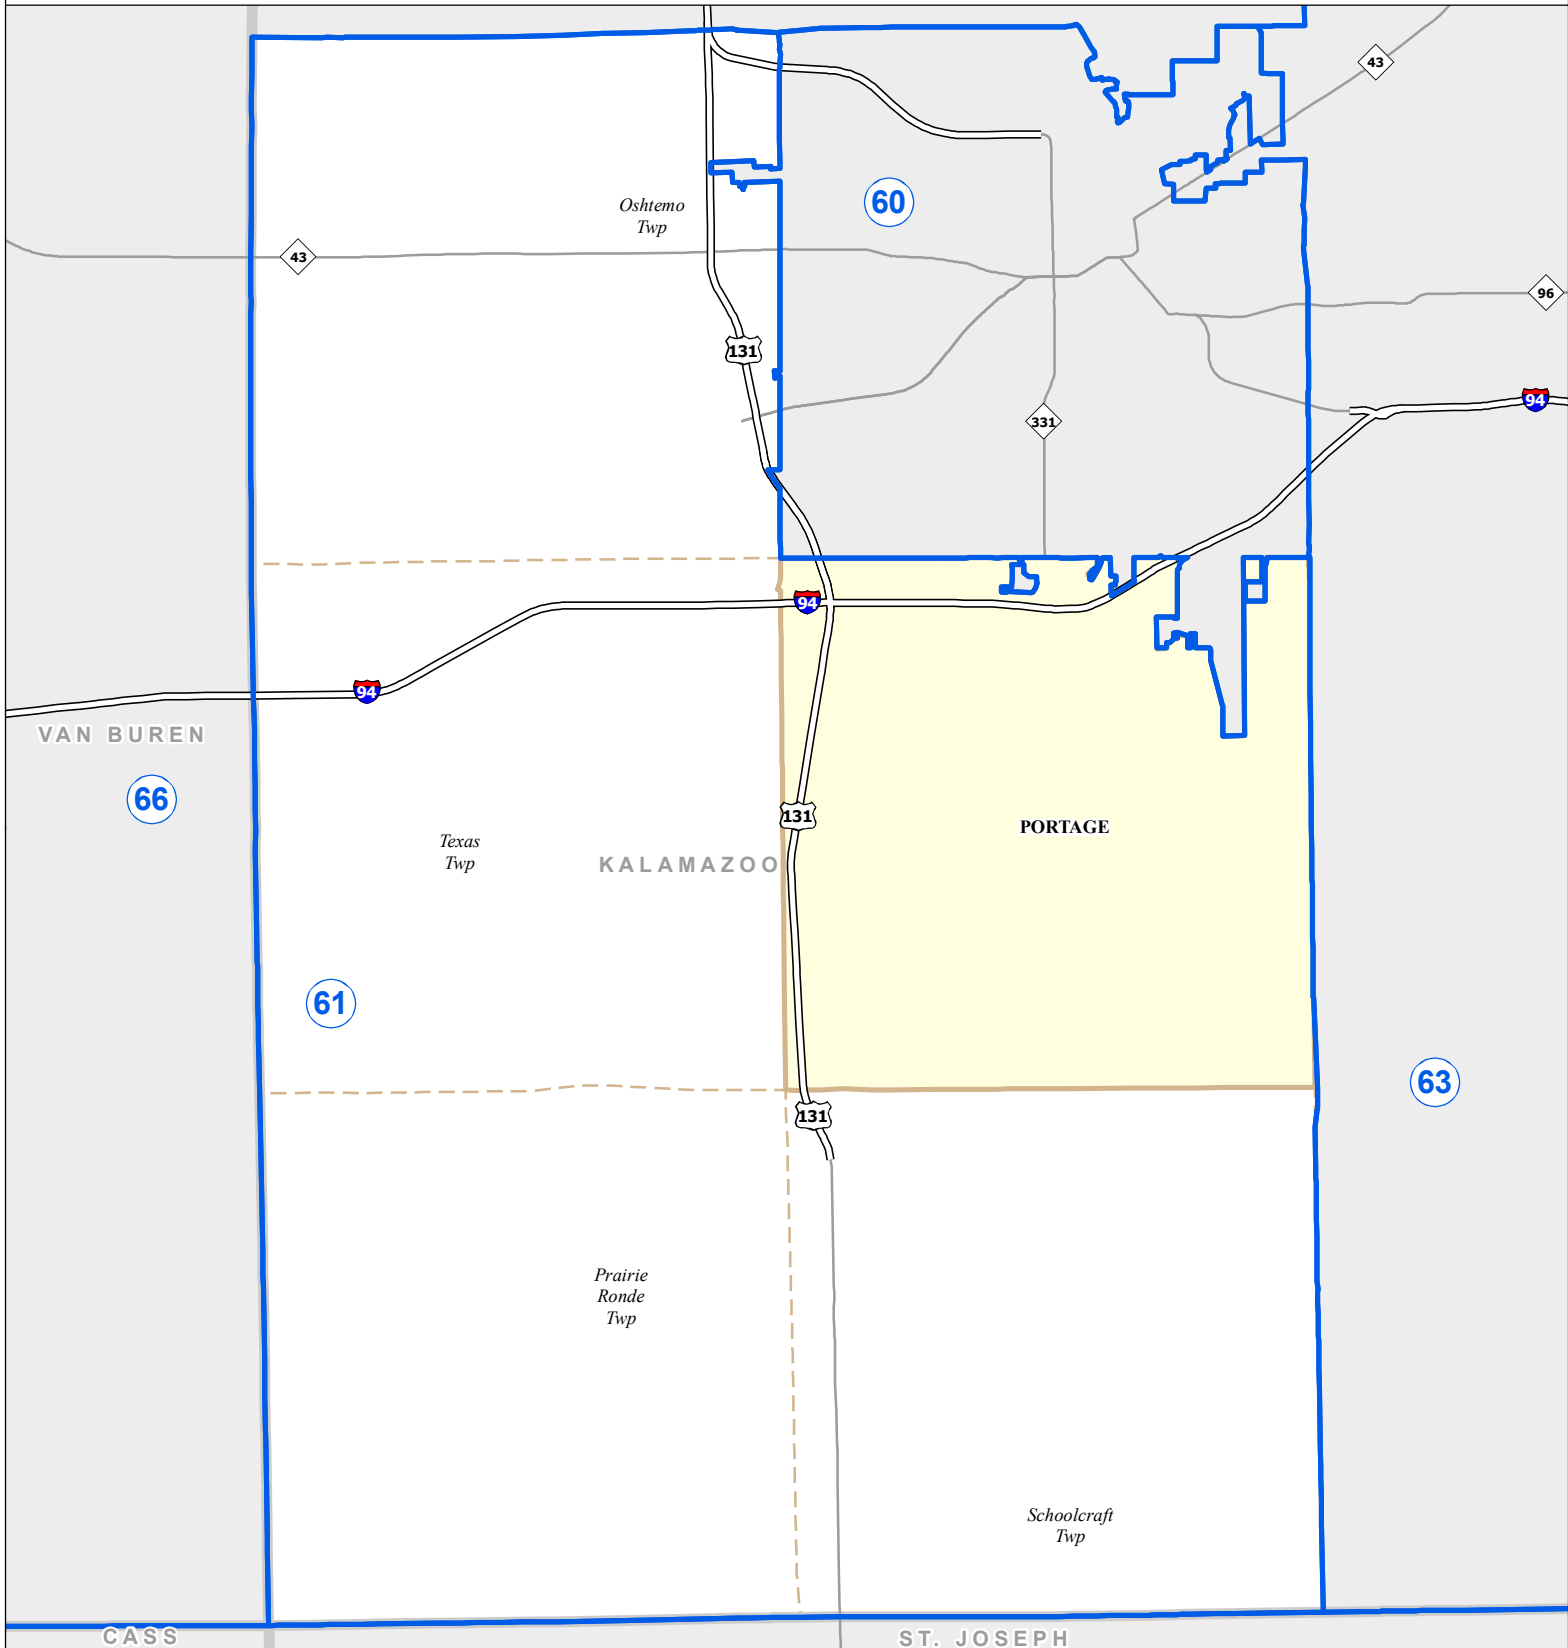

MICHIGAN STATE HOUSE DISTRICT 61

2011 Apportionment Plan

Produced by:
Center for Shared Solutions and Technology Partnerships
Michigan Department of Technology, Management, and Budget
12/20/11

Source: Base Map - Michigan Geographic Framework v11a
Legislative District Boundaries - 2011 Apportionment Plan (as enacted by PA 129 of 2011)

Legend					
	House District		County		Freeway
	City		Township		Highway

Michigan State House of Representatives

District 61

Kalamazoo County (part)
Oshtemo Township
Portage city (part)
Prairie Ronde Township
Schoolcraft Township
Texas Township