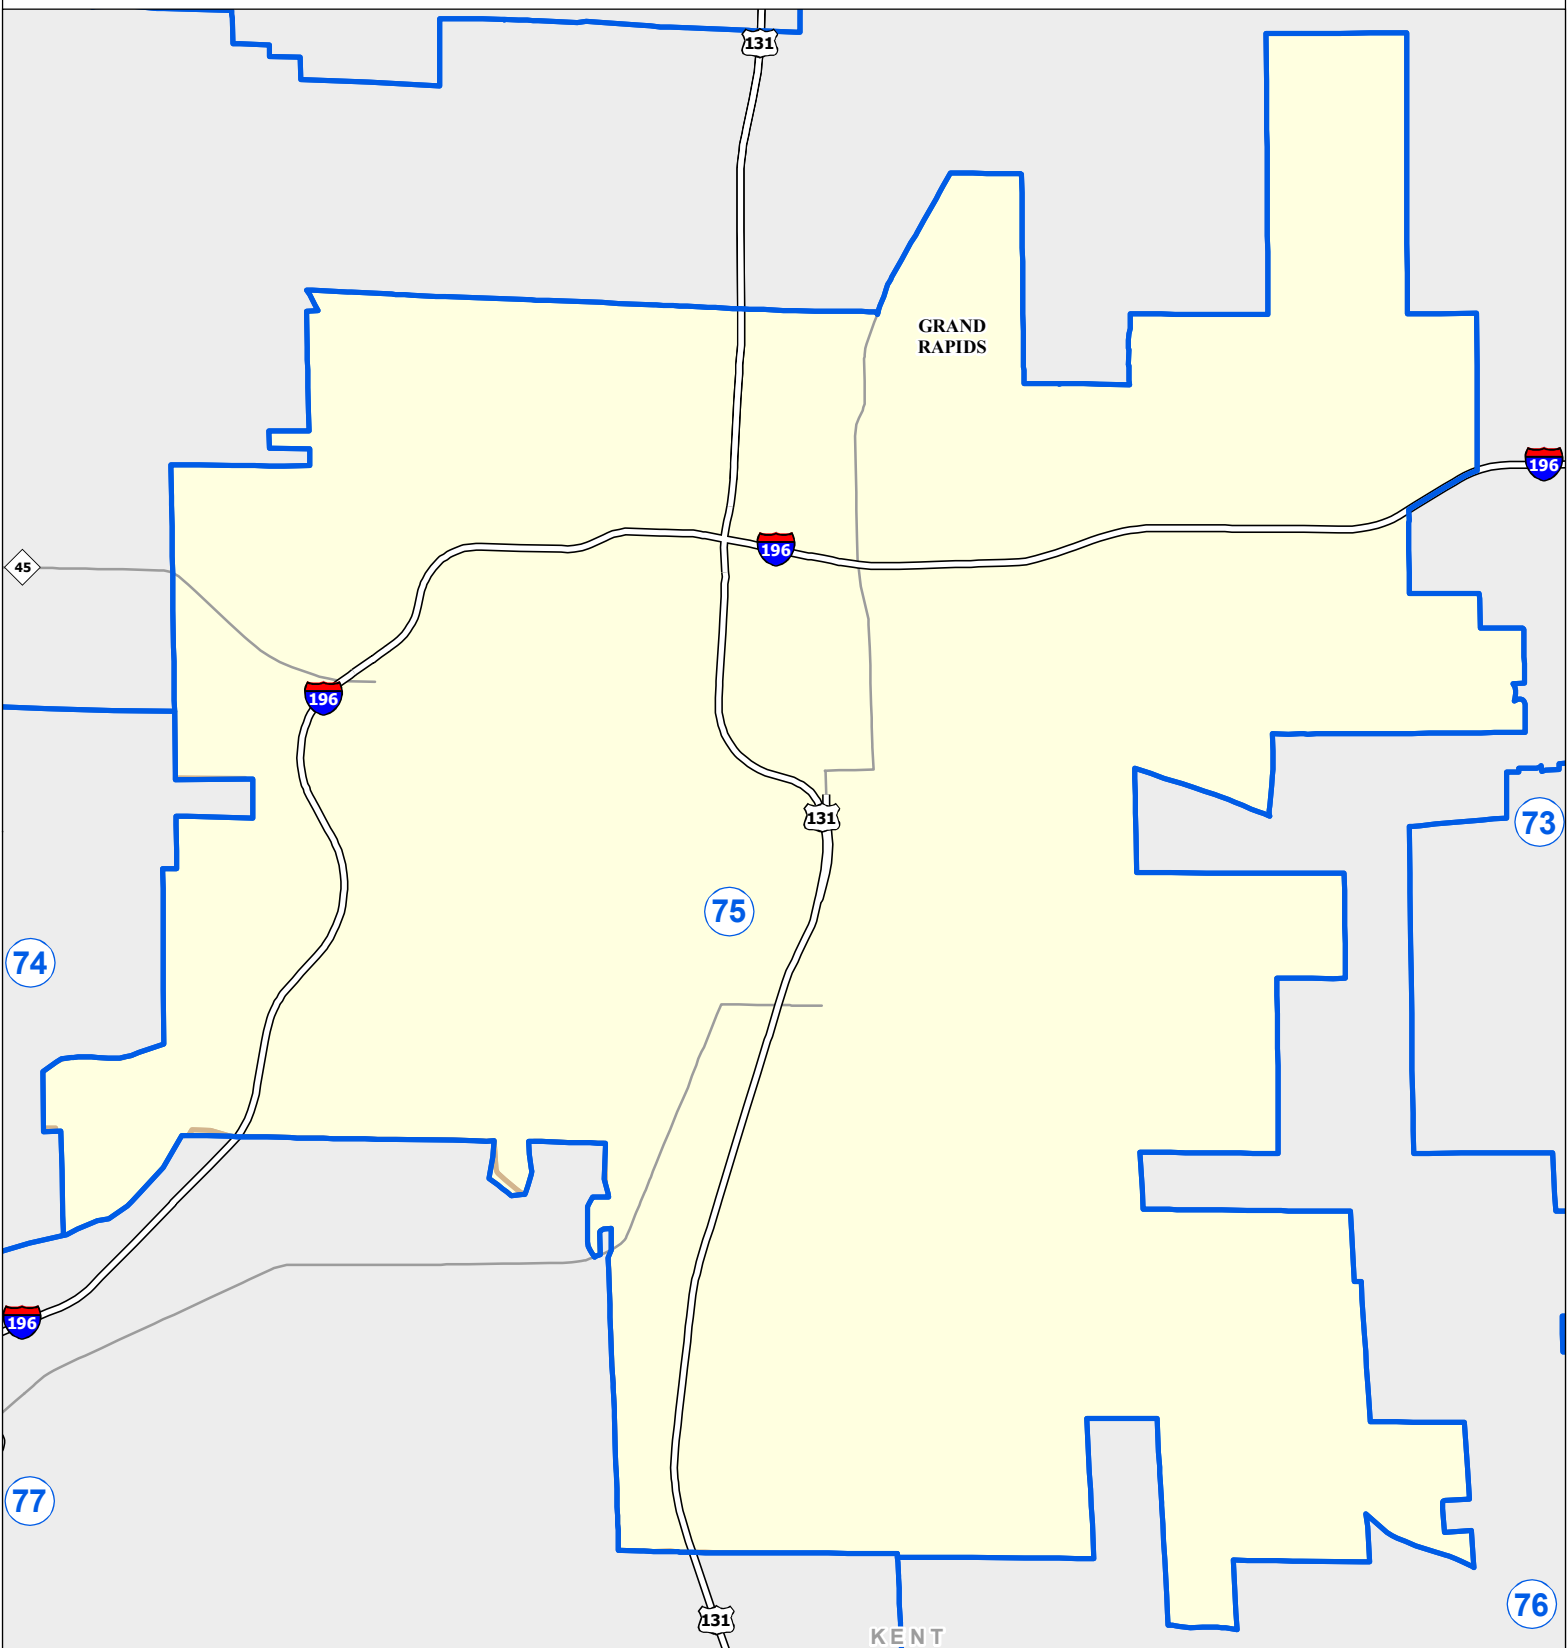

MICHIGAN STATE HOUSE DISTRICT 75

2011 Apportionment Plan

Produced by:
Center for Shared Solutions and Technology Partnerships
Michigan Department of Technology, Management, and Budget
12/20/11

Source: Base Map - Michigan Geographic Framework v11a
Legislative District Boundaries - 2011 Apportionment Plan (as enacted by PA 129 of 2011)

Legend					
	House District		County		Freeway
	City		Township		Highway

Michigan State House of Representatives

District 75

Kent County (part)
Grand Rapids city (part)

Published pursuant to Public Act 128 of 2011
Produced by the Michigan Bureau of Elections
Michigan Department of State
January 2012