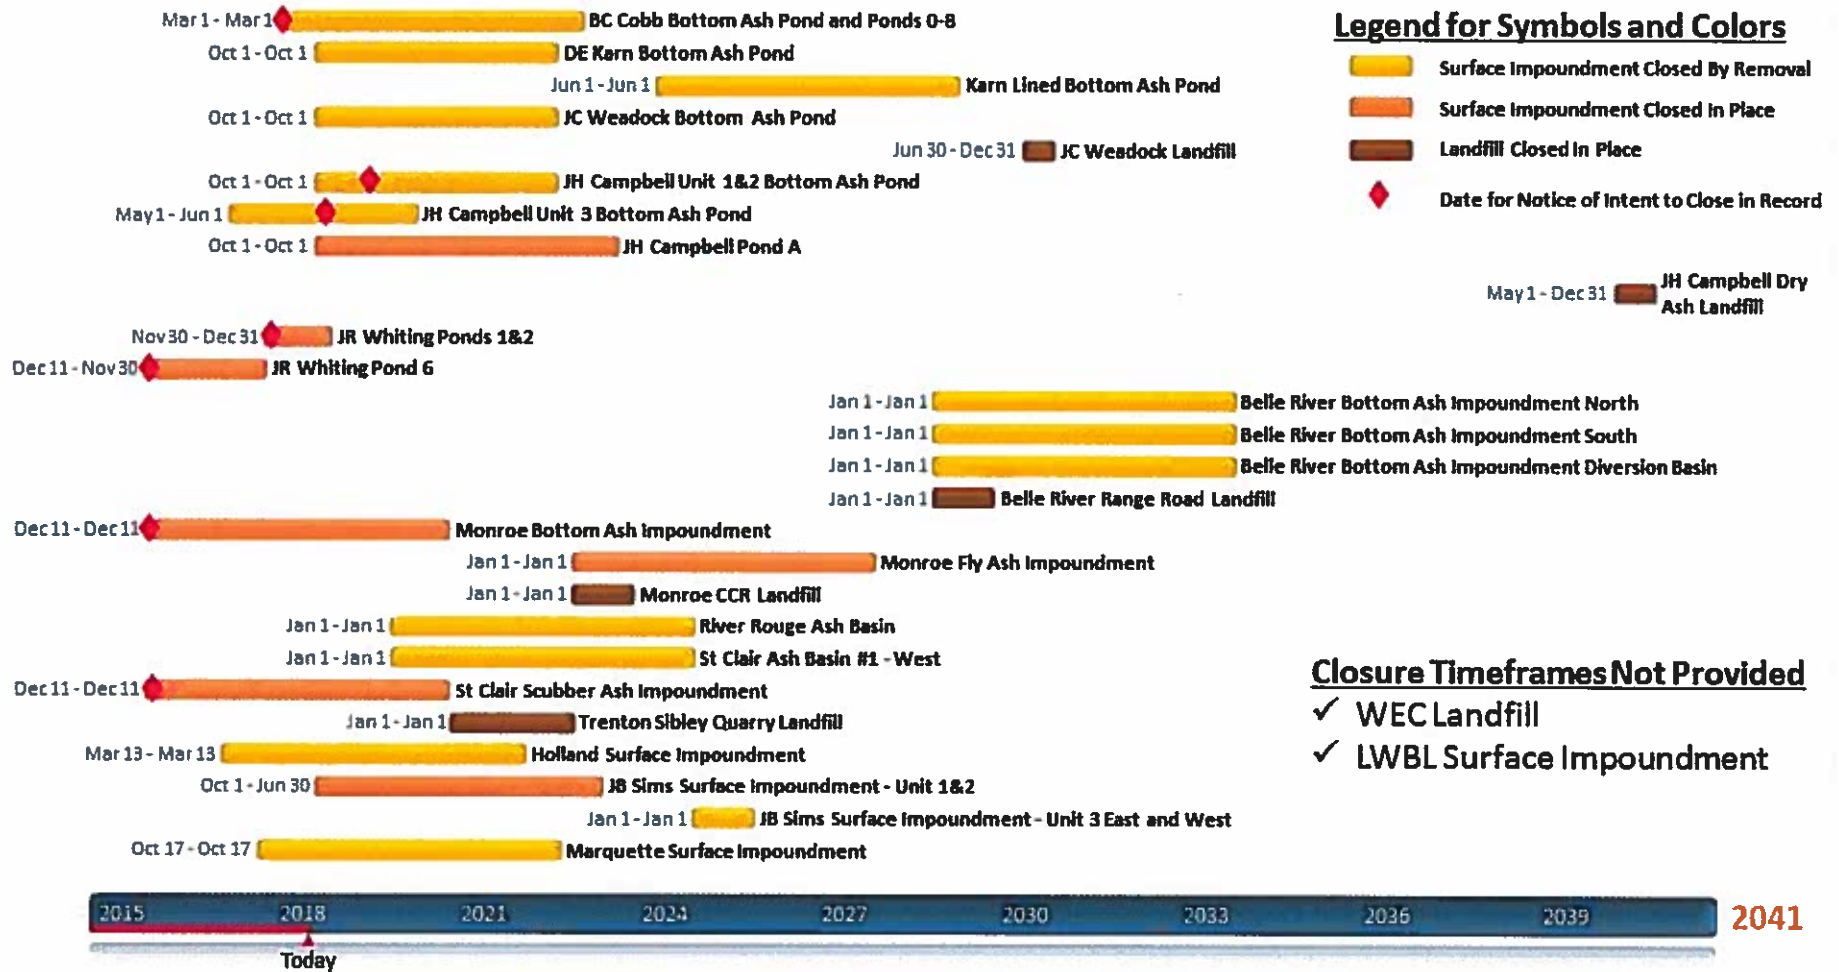

Michigan Coal Ash Closure Plans

Public Compliance Web Site Data