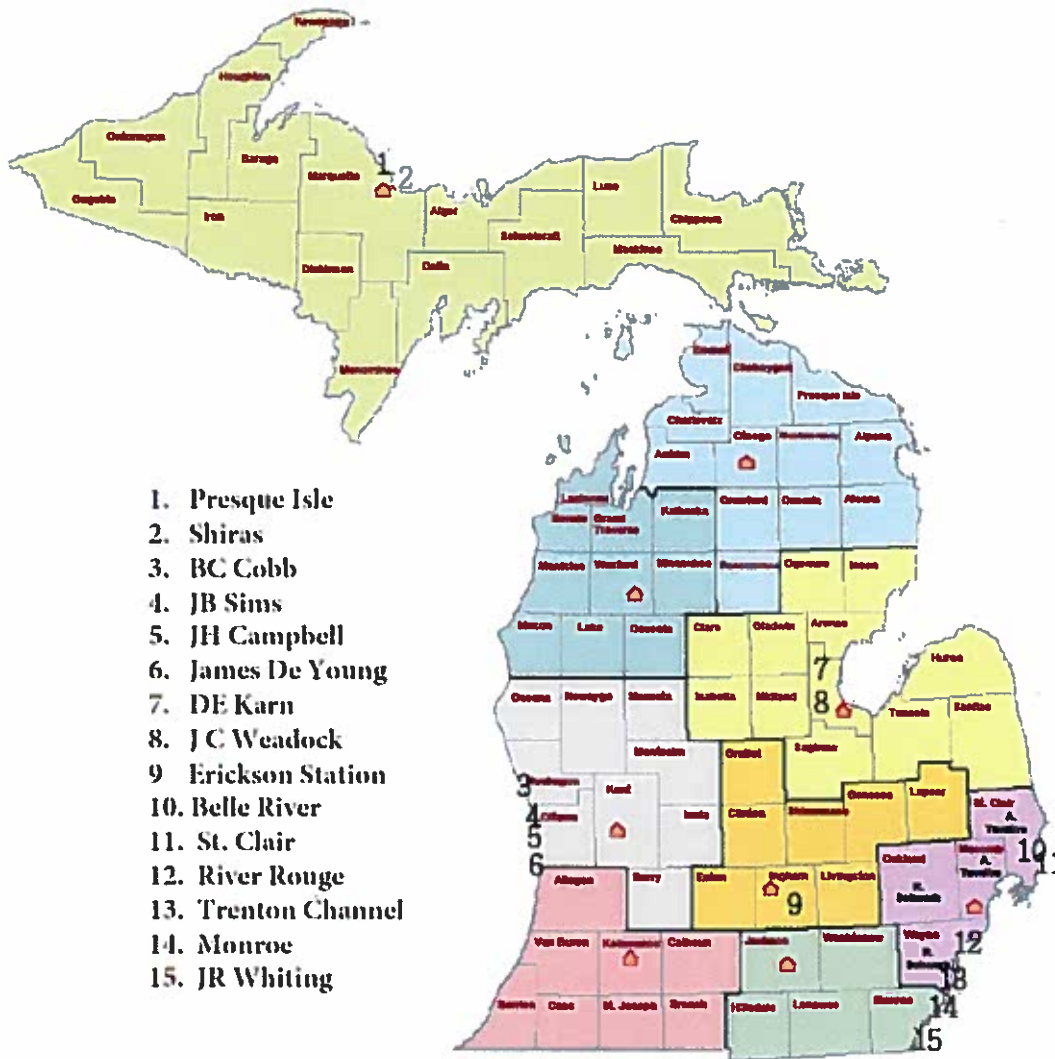

# Scope of Program

15 Locations

6 CCR Landfills

21 CCR Surface Impoundments

6 of 9 MDEQ Districts

Region 5 = 25% of Nationwide CCR Sites

Michigan = 20% of All Region 5 Sites

1. Presque Isle
2. Shiras
3. BC Cobb
4. JB Sims
5. JH Campbell
6. James De Young
7. DE Karn
8. JC Weadock
9. Erickson Station
10. Belle River
11. St. Clair
12. River Rouge
13. Trenton Channel
14. Monroe
15. JR Whiting

Self-Declared CCR Locations on CCR Compliance Website