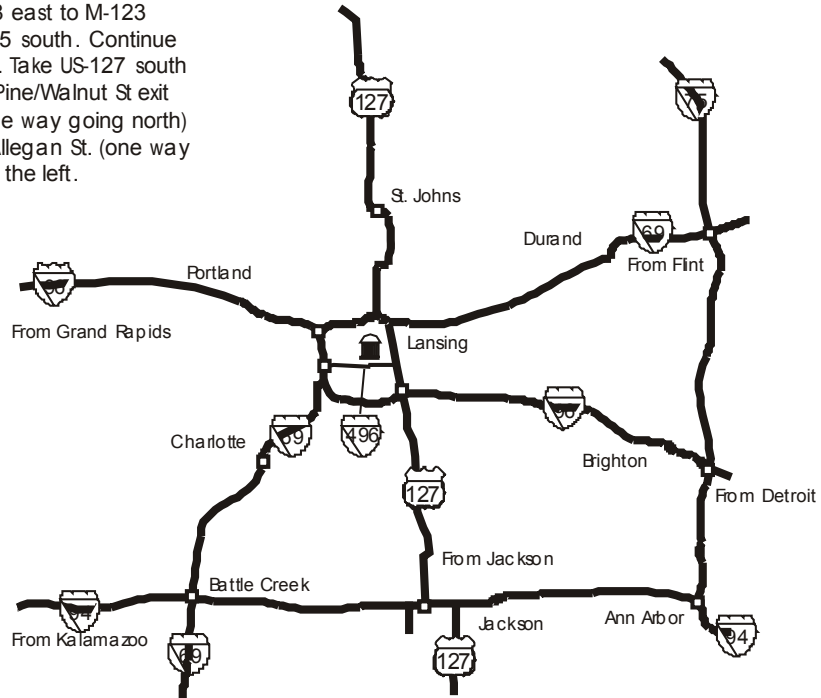

Prepared by: MDOT Mapping & Graphics
 graphics\maps\michigan\city\maps\lansing\getthere.cdr 8/07 C.J

DIRECTIONS TO THE STATE CAPITOL

You can get here from there.

From Grand Rapids: Follow I-96 east to I-496 west. Follow I-496 to Pine/Walnut St exit and then turn left onto Walnut St. (one way going north). Take Walnut St. to Allegan St. Turn right onto Allegan St. (one way going east). The Capitol is on the left.

From Traverse City/Alpena/Mt. Pleasant

Prepared by: MDOT Mapping & Graphics
ggraphics\maps\michigan\city\maps\lansing\getthere.cdr 8/07 C.J

DIRECTIONS TO THE STATE CAPITOL

You can get here from there.

From Kalamazoo: Follow I-94 east to I-69 north. Follow I-69 north to Lansing Road (exit 70). Take Lansing Road to I-496 east. Follow I-496 to Pine/Walnut St exit and then turn left onto Walnut St (one way going north). Take Walnut St to Allegan St. Turn right onto Allegan St. (one way going east). The Capitol is on the left.

Prepared by: MDOT Mapping & Graphics
 graphics\maps\michigan\city\maps\lansing\getthere.cdr 8/07 C.J

DIRECTIONS TO THE STATE CAPITOL

You can get here from there.

From Marquette: Follow M-28 east to M-123 south. Take M-123 south to I-75 south. Continue on I-75 south to US-127 south. Take US-127 south to I-496 west. Follow I-496 to Pine/Walnut St exit and then follow Walnut St. (one way going north) to Allegan St. Turn right onto Allegan St. (one way going east). The Capitol is on the left.

From Traverse City/Alpena/Mt. Pleasant

Note: When exiting from westbound I-496, Walnut St. is an immediate right turn. You will need to merge to the far right lane. If you miss the turn onto Walnut St., go to Martin Luther King Blvd. (M-99) and turn right. Follow MLK to Allegan St. and turn right. Continue on Allegan St. past Pine St. and Walnut St. The Capitol will be on the left.