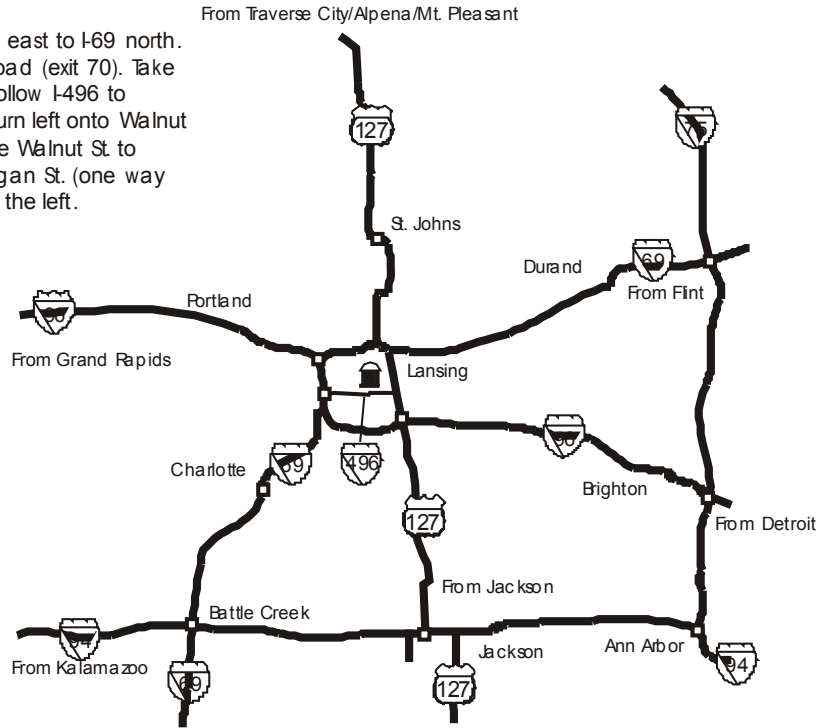

Prepared by: MDOT Mapping & Graphics
 graphics\maps\michigan\city\maps\lansing\getthere.cdr 8/07 C.J

DIRECTIONS TO THE STATE CAPITOL

You can get here from there.

From Grand Rapids: Follow I-96 east to I-496 west. Follow I-496 to Pine/Walnut St exit and then turn left onto Walnut St. (one way going north). Take Walnut St. to Allegan St. Turn right onto Allegan St. (one way going east). The Capitol is on the left.

From Traverse City/Alpena/Mt. Pleasant

Prepared by: MDOT Mapping & Graphics
ggraphics\maps\michigan\city\maps\lansing\getthere.cdr 8/07 C.J

DIRECTIONS TO THE STATE CAPITOL

You can get here from there.

From Kalamazoo: Follow I-94 east to I-69 north. Follow I-69 north to Lansing Road (exit 70). Take Lansing Road to I-496 east. Follow I-496 to Pine/Walnut St exit and then turn left onto Walnut St (one way going north). Take Walnut St to Allegan St. Turn right onto Allegan St. (one way going east). The Capitol is on the left.

Prepared by: MDOT Mapping & Graphics
 graphics\maps\michigan\city\maps\lansing\getthere.cdr 8/07 C.J

DIRECTIONS TO THE STATE CAPITOL

You can get here from there.

From Marquette: Follow M-28 east to M-123 south. Take M-123 south to I-75 south. Continue on I-75 south to US-127 south. Take US-127 south to I-496 west. Follow I-496 to Pine/Walnut St exit and then follow Walnut St. (one way going north) to Allegan St. Turn right onto Allegan St. (one way going east). The Capitol is on the left.

From Traverse City/Alpena/Mt. Pleasant

Note: When exiting from westbound I-496, Walnut St. is an immediate right turn. You will need to merge to the far right lane. If you miss the turn onto Walnut St., go to Martin Luther King Blvd. (M-99) and turn right. Follow MLK to Allegan St. and turn right. Continue on Allegan St. past Pine St. and Walnut St. The Capitol will be on the left.