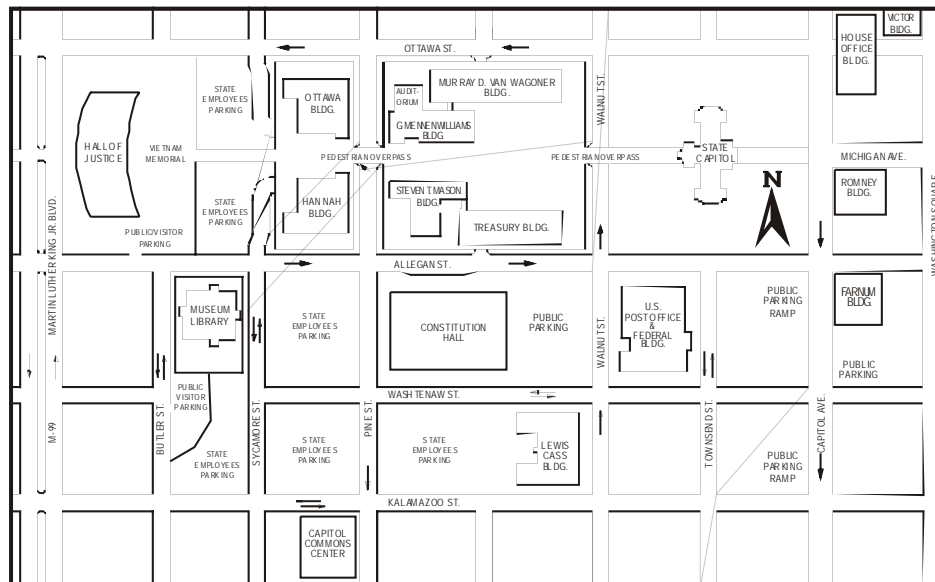

Prepared by: MDOT Mapping & Graphics
ggraphics\maps\michigan\city\maps\lansing\getthere.cdr 8/07 C.J

DIRECTIONS TO THE STATE CAPITOL

You can get here from there.

From Jackson: Follow US-127 north to I-496 west. Follow I-496 to Pine/Walnut St exit and then follow Walnut St. (one way going north) to Allegan St. Turn right onto Allegan St. (one way going east). The Capitol is on the left.

From Traverse City/Alpena/Mt. Pleasant

Note: When exiting from westbound I-496, Walnut St. is an immediate right turn. You will need to merge to the far right lane. If you miss the turn onto Walnut St., go to Martin Luther King Blvd. (M-99) and turn right. Follow MLK to Allegan St. and turn right. Continue on Allegan St. past Pine St. and Walnut St. The Capitol will be on the left.

Prepared by: MDOT Mapping & Graphics
 graphics\maps\michigan\city\maps\lansing\getthere.cdr 8/07 C.J

DIRECTIONS TO THE STATE CAPITOL

You can get here from there.

From Grand Rapids: Follow I-96 east to I-496 west. Follow I-496 to Pine/Walnut St exit and then turn left onto Walnut St. (one way going north). Take Walnut St. to Allegan St. Turn right onto Allegan St. (one way going east). The Capitol is on the left.