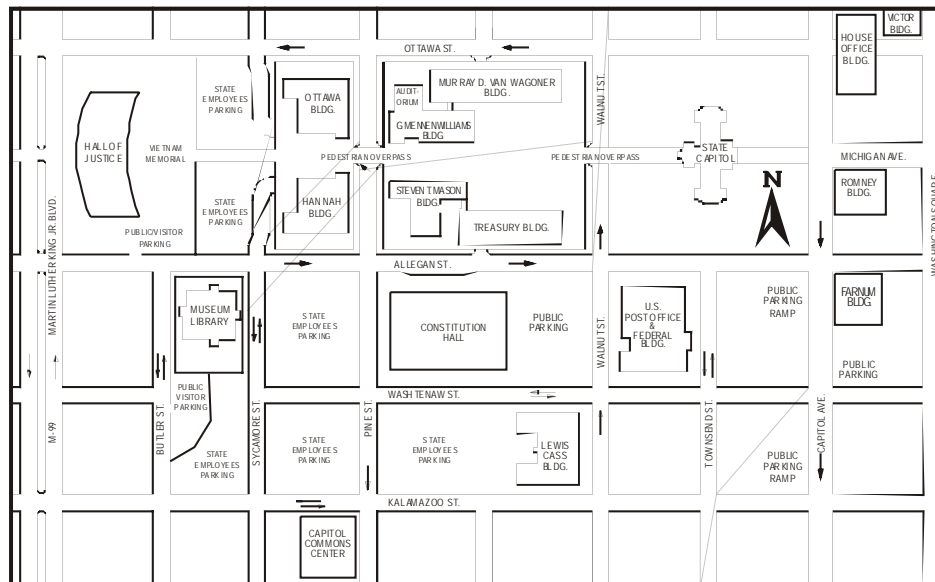

From Traverse City/Alpena/Mt. Pleasant

Note: When exiting from westbound I-496, Walnut St. is an immediate right turn. You will need to merge to the far right lane. If you miss the turn onto Walnut St., go to Martin Luther King Blvd. (M-99) and turn right. Follow MLK to Allegan St. and turn right. Continue on Allegan St. past Pine St. and Walnut St. The Capitol will be on the left.

Prepared by: MDOT Mapping & Graphics
g:\graphics\maps\michigan\city\maps\lansing\getthere.cdr 8/07 C.J.

DIRECTIONS TO THE STATE CAPITOL

You can get here from there.

From Alpena: Follow M-32 west to I-75 south. Take I-75 south to US-127 south. Take US-127 south to I-496 west. Follow I-496 to Pine/Walnut St exit and then follow Walnut St. (one way going north) to Allegan St. Turn right onto Allegan St. (one way going east). The Capitol is on the left.

Note: When exiting from westbound I-496, Walnut St. is an immediate right turn. You will need to merge to the far right lane. If you miss the turn onto Walnut St., go to Martin Luther King Blvd. (M-99) and turn right. Follow MLK to Allegan St. and turn right. Continue on Allegan St. past Pine St. and Walnut St. The Capitol will be on the left.