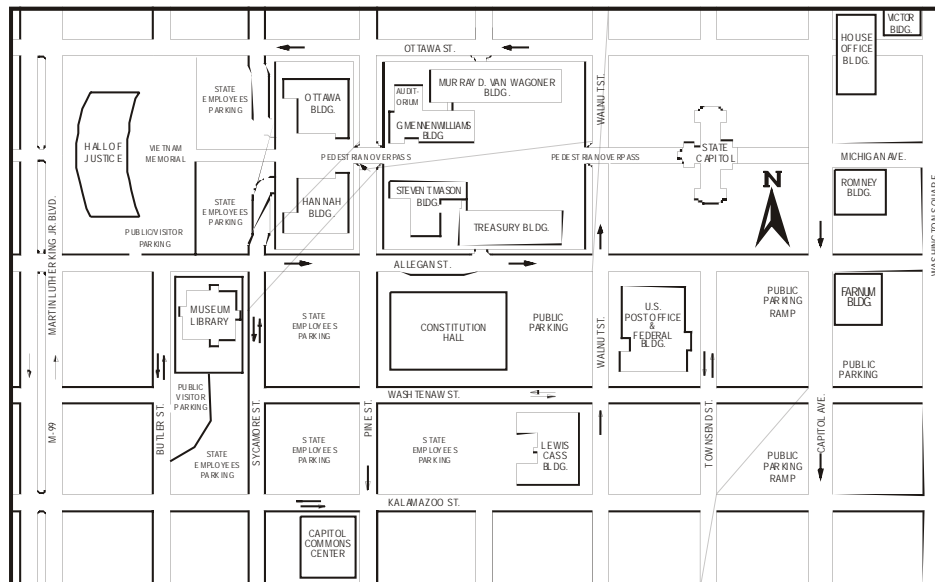

Note: When exiting from westbound I-496, Walnut St. is an immediate right turn. You will need to merge to the far right lane. If you miss the turn onto Walnut St., go to Martin Luther King Blvd. (M-99) and turn right. Follow MLK to Allegan St. and turn right. Continue on Allegan St. past Pine St. and Walnut St. The Capitol will be on the left.

Prepared by: MDOT Mapping & Graphics
 graphics\maps\michigan\city\maps\lansing\getthere.cdr 8/07 C.J

DIRECTIONS TO THE STATE CAPITOL

You can get here from there.

From Flint: Follow I-69 west to US-127 south. Take US-127 south to I-496 west. Follow I-496 to Pine/Walnut St exit and then follow Walnut St. (one way going north) to Allegan St. Turn right onto Allegan St. (one way going east). The Capitol is on the left.

From Traverse City/Alpena/Mt. Pleasant

Note: When exiting from westbound I-496, Walnut St. is an immediate right turn. You will need to merge to the far right lane. If you miss the turn onto Walnut St., go to Martin Luther King Blvd. (M-99) and turn right. Follow MLK to Allegan St. and turn right. Continue on Allegan St. past Pine St. and Walnut St. The Capitol will be on the left.