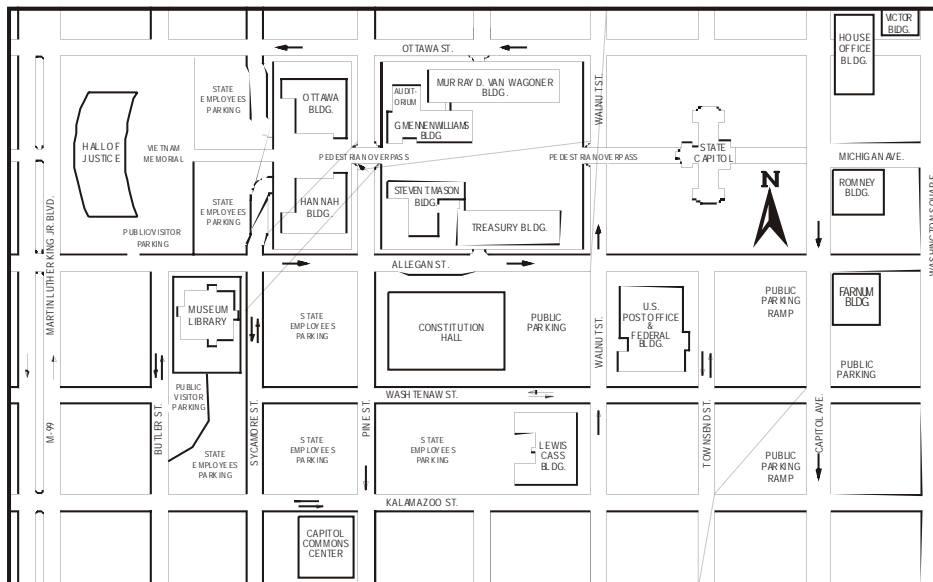

Prepared by: MDOT Mapping & Graphics
 graphics\maps\michigan\city\maps\lansing\getthere.cdr 8/07 C.J

DIRECTIONS TO THE STATE CAPITOL

You can get here from there.

From Grand Rapids: Follow I-96 east to I-496 west. Follow I-496 to Pine/Walnut St exit and then turn left onto Walnut St. (one way going north). Take Walnut St. to Allegan St. Turn right onto Allegan St. (one way going east). The Capitol is on the left.

From Traverse City/Alpena/Mt. Pleasant

Prepared by: MDOT Mapping & Graphics
ggraphics\maps\michigan\city\maps\lansing\getthere.cdr 8/07 C.J

DIRECTIONS TO THE STATE CAPITOL

You can get here from there.

From Kalamazoo: Follow I-94 east to I-69 north. Follow I-69 north to Lansing Road (exit 70). Take Lansing Road to I-496 east. Follow I-496 to Pine/Walnut St exit and then turn left onto Walnut St (one way going north). Take Walnut St to Allegan St. Turn right onto Allegan St. (one way going east). The Capitol is on the left.