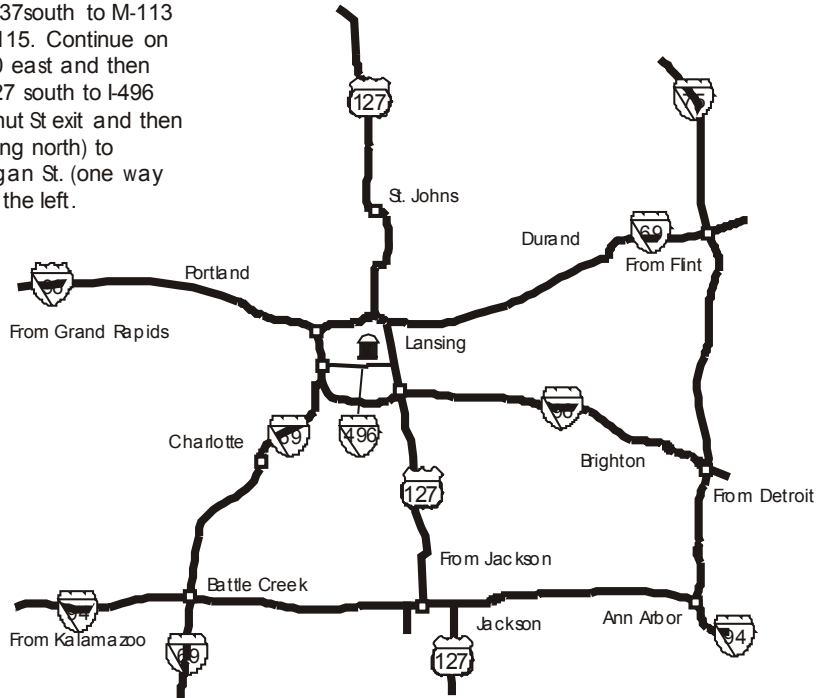

From Traverse City/Alpena/Mt. Pleasant

Note: When exiting from westbound I496, Walnut St. is an immediate right turn. You will need to merge to the far right lane. If you miss the turn onto Walnut St., go to Martin Luther King Blvd. (M-99) and turn right. Follow MLK to Allegan St. and turn right. Continue on Allegan St. past Pine St. and Walnut St. The Capitol will be on the left.

Repaired by: MDOT Mapping & Graphics
ggraphics\maps\michigan\city\maps\lansing\getthere.cdr 8/07 C.J

DIRECTIONS TO THE STATE CAPITOL

You can get here from there.

From Traverse City: Follow M-37 south to M-113 east. Take US-131 south to M-115. Continue on M-115 and merge onto US-10 east and then onto US-127 south. Take US-127 south to I-496 west. Follow I-496 to Pine/Walnut St exit and then follow Walnut St (one way going north) to Allegan St. Turn right onto Allegan St. (one way going east). The Capitol is on the left.

From Traverse City/Alpena/Mt. Pleasant

Note: When exiting from westbound I-496, Walnut St. is an immediate right turn. You will need to merge to the far right lane. If you miss the turn onto Walnut St., go to Martin Luther King Blvd. (M-99) and turn right. Follow MLK to Allegan St. and turn right. Continue on Allegan St. past Pine St. and Walnut St. The Capitol will be on the left.

Prepared by: MDOT Mapping & Graphics
g:\graphics\maps\michigan\city\maps\lansing\getthere.cdr 8/07 C.J.

DIRECTIONS TO THE STATE CAPITOL

You can get here from there.

From Alpena: Follow M-32 west to I-75 south. Take I-75 south to US-127 south. Take US-127 south to I-496 west. Follow I-496 to Pine/Walnut St exit and then follow Walnut St. (one way going north) to Allegan St. Turn right onto Allegan St. (one way going east). The Capitol is on the left.