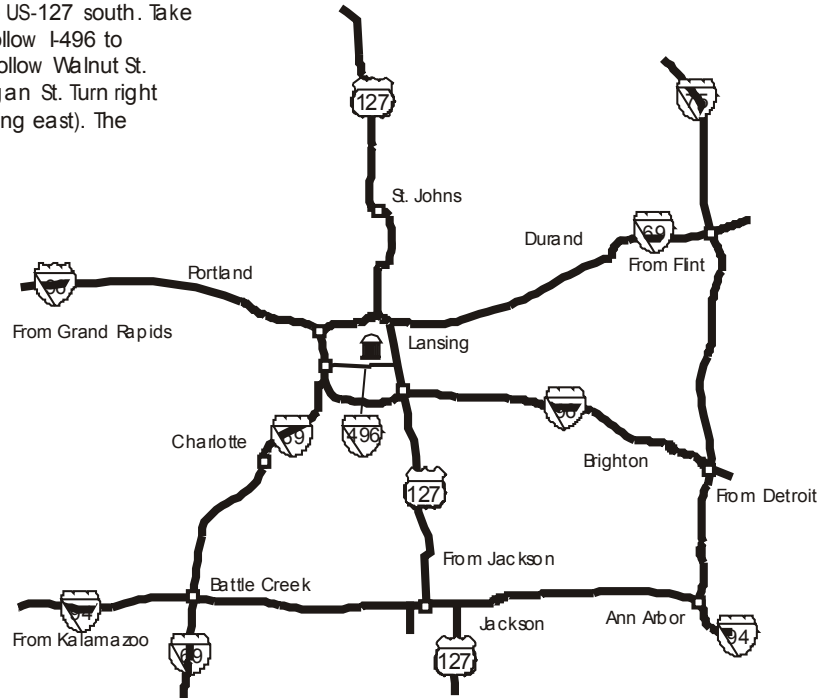

Note: When exiting from westbound I-496, Walnut St. is an immediate right turn. You will need to merge to the far right lane. If you miss the turn onto Walnut St., go to Martin Luther King Blvd. (M-99) and turn right. Follow MLK to Allegan St. and turn right. Continue on Allegan St. past Pine St. and Walnut St. The Capitol will be on the left.

Prepared by: MDOT Mapping & Graphics
 graphics\maps\michigan\city\maps\lansing\getthere.cdr 8/07 C.J

DIRECTIONS TO THE STATE CAPITOL

You can get here from there.

From Flint: Follow I-69 west to US-127 south. Take US-127 south to I-496 west. Follow I-496 to Pine/Walnut St exit and then follow Walnut St. (one way going north) to Allegan St. Turn right onto Allegan St. (one way going east). The Capitol is on the left.

From Traverse City/Alpena/Mt. Pleasant

Note: When exiting from westbound I-496, Walnut St. is an immediate right turn. You will need to merge to the far right lane. If you miss the turn onto Walnut St., go to Martin Luther King Blvd. (M-99) and turn right. Follow MLK to Allegan St. and turn right. Continue on Allegan St. past Pine St. and Walnut St. The Capitol will be on the left.

Prepared by: MDOT Mapping & Graphics
ggraphics\maps\michigan\city\maps\lansing\getthere.cdr 8/07 C.J

DIRECTIONS TO THE STATE CAPITOL

You can get here from there.

From Jackson: Follow US-127 north to I-496 west. Follow I-496 to Pine/Walnut St exit and then follow Walnut St. (one way going north) to Allegan St. Turn right onto Allegan St. (one way going east). The Capitol is on the left.