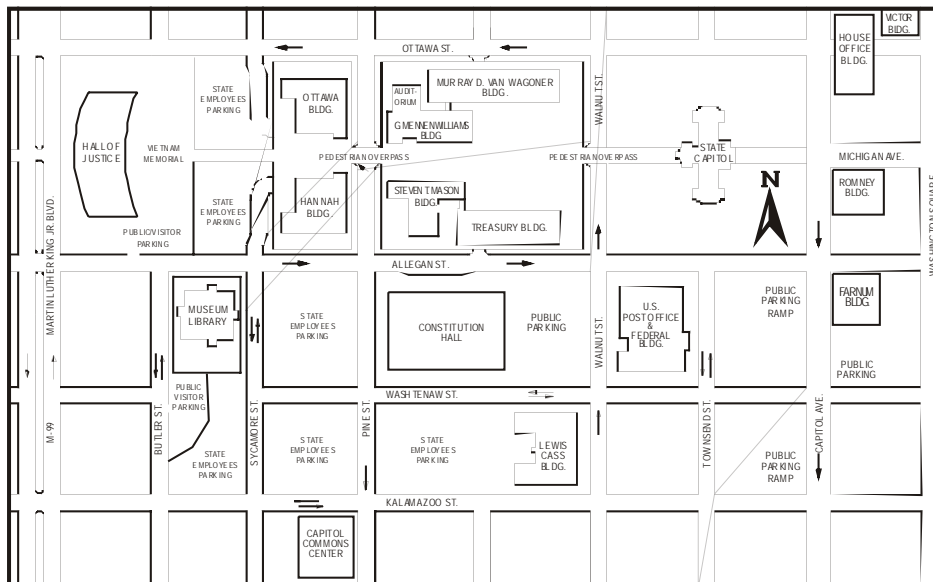

Prepared by: MDOT Mapping & Graphics
 graphics\maps\michigan\city\maps\lansing\getthere.cdr 8/07 C.J

DIRECTIONS TO THE STATE CAPITOL

You can get here from there.

From Grand Rapids: Follow I-96 east to I-496 west. Follow I-496 to Pine/Walnut St exit and then turn left onto Walnut St. (one way going north). Take Walnut St. to Allegan St. Turn right onto Allegan St. (one way going east). The Capitol is on the left.

From Traverse City/Alpena/Mt. Pleasant

Prepared by: MDOT Mapping & Graphics
ggraphics\maps\michigan\city\maps\lansing\getthere.cdr 8/07 C.J

DIRECTIONS TO THE STATE CAPITOL

You can get here from there.

From Kalamazoo: Follow I-94 east to I-69 north. Follow I-69 north to Lansing Road (exit 70). Take Lansing Road to I-496 east. Follow I-496 to Pine/Walnut St exit and then turn left onto Walnut St (one way going north). Take Walnut St to Allegan St. Turn right onto Allegan St. (one way going east). The Capitol is on the left.

Prepared by: MDOT Mapping & Graphics
 graphics\maps\michigan\city\maps\lansing\getthere.cdr 8/07 C.J

DIRECTIONS TO THE STATE CAPITOL

You can get here from there.

From Marquette: Follow M-28 east to M-123 south. Take M-123 south to I-75 south. Continue on I-75 south to US-127 south. Take US-127 south to I-496 west. Follow I-496 to Pine/Walnut St exit and then follow Walnut St. (one way going north) to Allegan St. Turn right onto Allegan St. (one way going east). The Capitol is on the left.