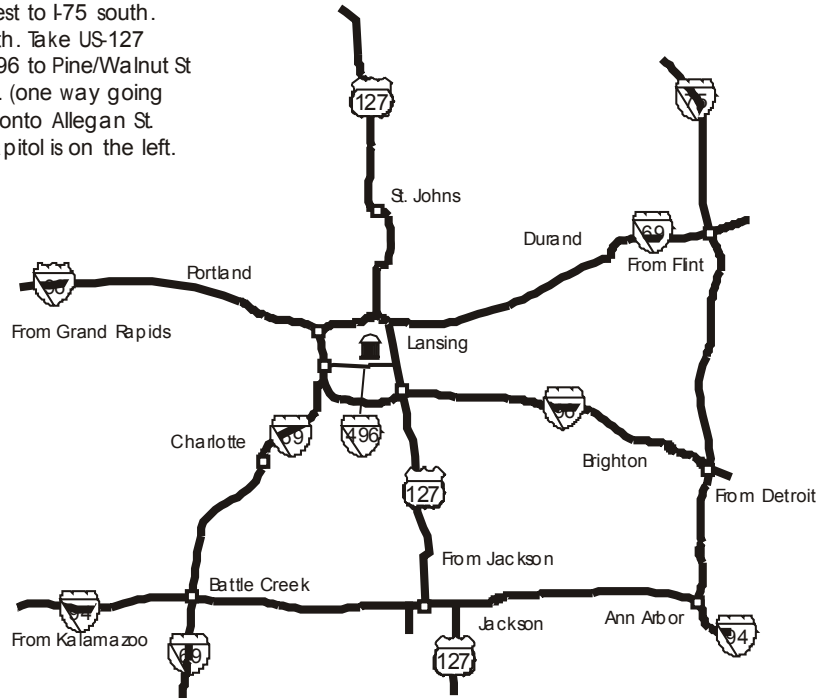

From Traverse City/Alpena/Mt. Pleasant

Note: When exiting from westbound I-496, Walnut St. is an immediate right turn. You will need to merge to the far right lane. If you miss the turn onto Walnut St., go to Martin Luther King Blvd. (M-99) and turn right. Follow MLK to Allegan St. and turn right. Continue on Allegan St. past Pine St. and Walnut St. The Capitol will be on the left.

Prepared by: MDOT Mapping & Graphics
g:\graphics\maps\michigan\city\maps\lansing\getthere.cdr 8/07 C.J.

DIRECTIONS TO THE STATE CAPITOL

You can get here from there.

From Alpena: Follow M-32 west to I-75 south. Take I-75 south to US-127 south. Take US-127 south to I-496 west. Follow I-496 to Pine/Walnut St exit and then follow Walnut St. (one way going north) to Allegan St. Turn right onto Allegan St. (one way going east). The Capitol is on the left.

Prepared by: MDOT Mapping & Graphics
 graphics\maps\michigan-city-maps\lansing\getthere.cdr 8/07 C.J.

DIRECTIONS TO THE STATE CAPITOL

You can get here from there.

From Detroit: Follow I-96 west to US-127 north. Take US-127 north to I-496 west. Follow I-496 to Pine/Walnut St exit and then follow Walnut St. (one way going north) to Allegan St. Turn right onto Allegan St. (one way going east). The Capitol is on the left.