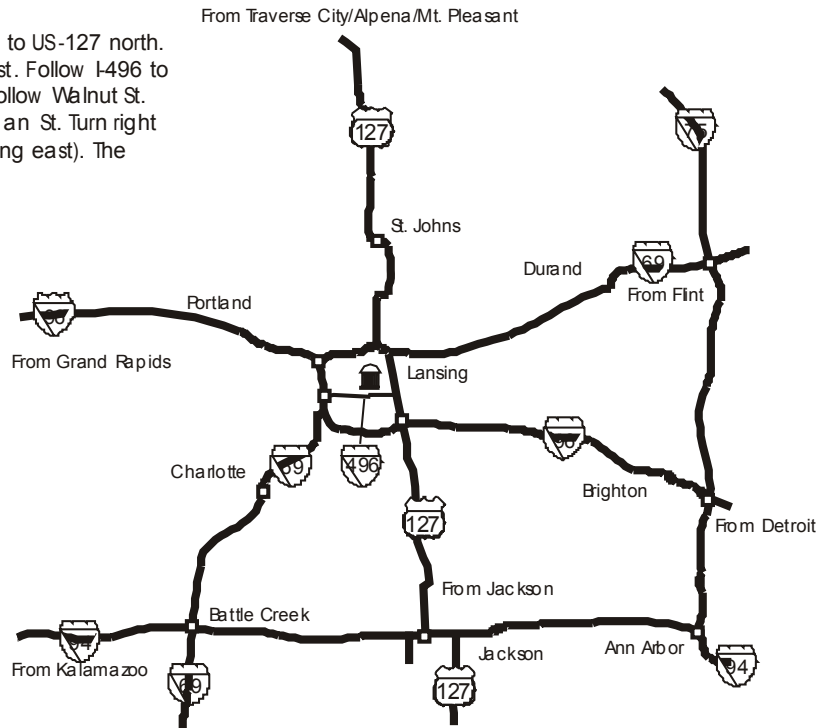

From Traverse City/Alpena/Mt. Pleasant

Note: When exiting from westbound I-496, Walnut St. is an immediate right turn. You will need to merge to the far right lane. If you miss the turn onto Walnut St., go to Martin Luther King Blvd. (M-99) and turn right. Follow MLK to Allegan St. and turn right. Continue on Allegan St. past Pine St. and Walnut St. The Capitol will be on the left.

Prepared by: MDOT Mapping & Graphics
 graphics\maps\michigan-city-maps\lansing\getthere.cdr 8/07 C.J.

DIRECTIONS TO THE STATE CAPITOL

You can get here from there.

From Detroit: Follow I-96 west to US-127 north. Take US-127 north to I-496 west. Follow I-496 to Pine/Walnut St exit and then follow Walnut St. (one way going north) to Allegan St. Turn right onto Allegan St. (one way going east). The Capitol is on the left.

Note: When exiting from westbound I-496, Walnut St. is an immediate right turn. You will need to merge to the far right lane. If you miss the turn onto Walnut St., go to Martin Luther King Blvd. (M-99) and turn right. Follow MLK to Allegan St. and turn right. Continue on Allegan St. past Pine St. and Walnut St. The Capitol will be on the left.

Prepared by: MDOT Mapping & Graphics
 graphics\maps\michigan\city\maps\lansing\getthere.cdr 8/07 C.J

DIRECTIONS TO THE STATE CAPITOL

You can get here from there.

From Flint: Follow I-69 west to US-127 south. Take US-127 south to I-496 west. Follow I-496 to Pine/Walnut St exit and then follow Walnut St. (one way going north) to Allegan St. Turn right onto Allegan St. (one way going east). The Capitol is on the left.