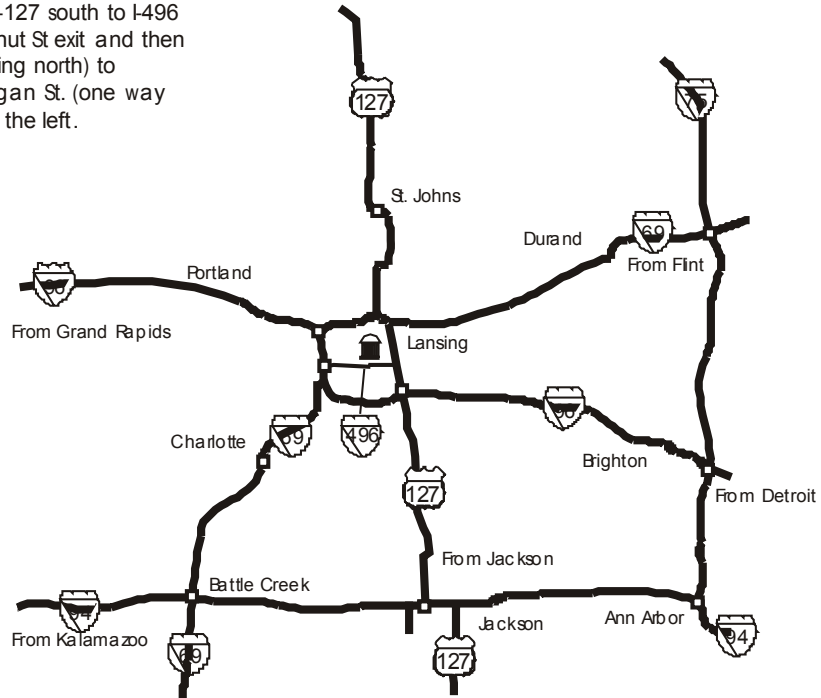

DIRECTIONS TO THE STATE CAPITOL

You can get here from there.

From Mt. Pleasant: Follow US-127 south to I496 west. Follow I496 to Pine/Walnut St exit and then follow Walnut St (one way going north) to Allegan St. Turn right onto Allegan St. (one way going east). The Capitol is on the left.

From Traverse City/Alpena/Mt. Pleasant

Note: When exiting from westbound I496, Walnut St. is an immediate right turn. You will need to merge to the far right lane. If you miss the turn onto Walnut St., go to Martin Luther King Blvd. (M-99) and turn right. Follow MLK to Allegan St. and turn right. Continue on Allegan St. past Pine St. and Walnut St. The Capitol will be on the left.

Repaired by: MDOT Mapping & Graphics
ggraphics\maps\michigan\city\maps\lansing\getthere.cdr 8/07 C.J

DIRECTIONS TO THE STATE CAPITOL

You can get here from there.

From Traverse City: Follow M-37 south to M-113 east. Take US-131 south to M-115. Continue on M-115 and merge onto US-10 east and then onto US-127 south. Take US-127 south to I-496 west. Follow I-496 to Pine/Walnut St exit and then follow Walnut St (one way going north) to Allegan St. Turn right onto Allegan St. (one way going east). The Capitol is on the left.

From Traverse City/Alpena/Mt. Pleasant

Note: When exiting from westbound I-496, Walnut St. is an immediate right turn. You will need to merge to the far right lane. If you miss the turn onto Walnut St., go to Martin Luther King Blvd. (M-99) and turn right. Follow MLK to Allegan St. and turn right. Continue on Allegan St. past Pine St. and Walnut St. The Capitol will be on the left.