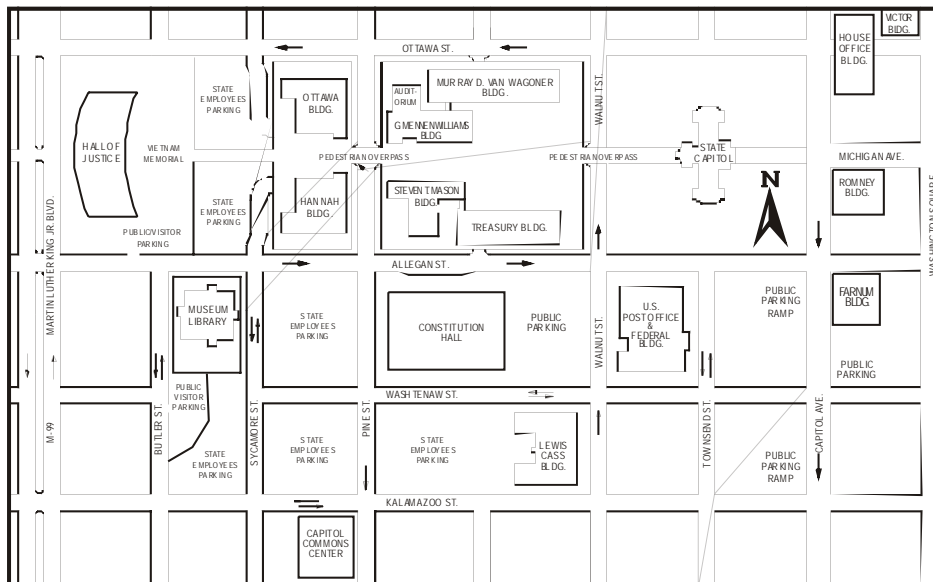

DIRECTIONS TO THE STATE CAPITOL

You can get here from there.

From Mt. Pleasant: Follow US-127 south to I496 west. Follow I496 to Pine/Walnut St exit and then follow Walnut St (one way going north) to Allegan St. Turn right onto Allegan St. (one way going east). The Capitol is on the left.

From Traverse City/Alpena/Mt. Pleasant

Note: When exiting from westbound I496, Walnut St. is an immediate right turn. You will need to merge to the far right lane. If you miss the turn onto Walnut St., go to Martin Luther King Blvd. (M-99) and turn right. Follow MLK to Allegan St. and turn right. Continue on Allegan St. past Pine St. and Walnut St. The Capitol will be on the left.

Repaired by: MDOT Mapping & Graphics
ggraphics\maps\michigan\city\maps\lansing\getthere.cdr 8/07 C.J

DIRECTIONS TO THE STATE CAPITOL

You can get here from there.

From Traverse City: Follow M-37 south to M-113 east. Take US-131 south to M-115. Continue on M-115 and merge onto US-10 east and then onto US-127 south. Take US-127 south to I-496 west. Follow I-496 to Pine/Walnut St exit and then follow Walnut St (one way going north) to Allegan St. Turn right onto Allegan St. (one way going east). The Capitol is on the left.

From Traverse City/Alpena/Mt. Pleasant

Note: When exiting from westbound I-496, Walnut St. is an immediate right turn. You will need to merge to the far right lane. If you miss the turn onto Walnut St., go to Martin Luther King Blvd. (M-99) and turn right. Follow MLK to Allegan St. and turn right. Continue on Allegan St. past Pine St. and Walnut St. The Capitol will be on the left.