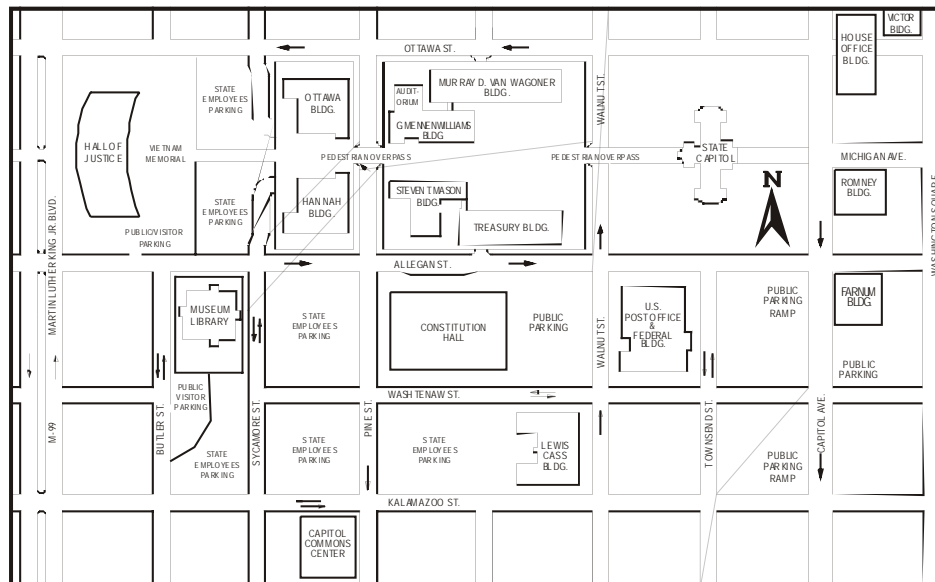

From Traverse City/Alpena/Mt. Pleasant

Note: When exiting from westbound I496, Walnut St. is an immediate right turn. You will need to merge to the far right lane. If you miss the turn onto Walnut St., go to Martin Luther King Blvd. (M-99) and turn right. Follow MLK to Allegan St. and turn right. Continue on Allegan St. past Pine St. and Walnut St. The Capitol will be on the left.

Repaired by: MDOT Mapping & Graphics
ggraphics\maps\michigan\city\maps\lansing\getthere.cdr 8/07 C.J

DIRECTIONS TO THE STATE CAPITOL

You can get here from there.

From Traverse City: Follow M-37 south to M-113 east. Take US-131 south to M-115. Continue on M-115 and merge onto US-10 east and then onto US-127 south. Take US-127 south to I-496 west. Follow I-496 to Pine/Walnut St exit and then follow Walnut St (one way going north) to Allegan St. Turn right onto Allegan St. (one way going east). The Capitol is on the left.

From Traverse City/Alpena/Mt. Pleasant

Note: When exiting from westbound I-496, Walnut St. is an immediate right turn. You will need to merge to the far right lane. If you miss the turn onto Walnut St., go to Martin Luther King Blvd. (M-99) and turn right. Follow MLK to Allegan St. and turn right. Continue on Allegan St. past Pine St. and Walnut St. The Capitol will be on the left.