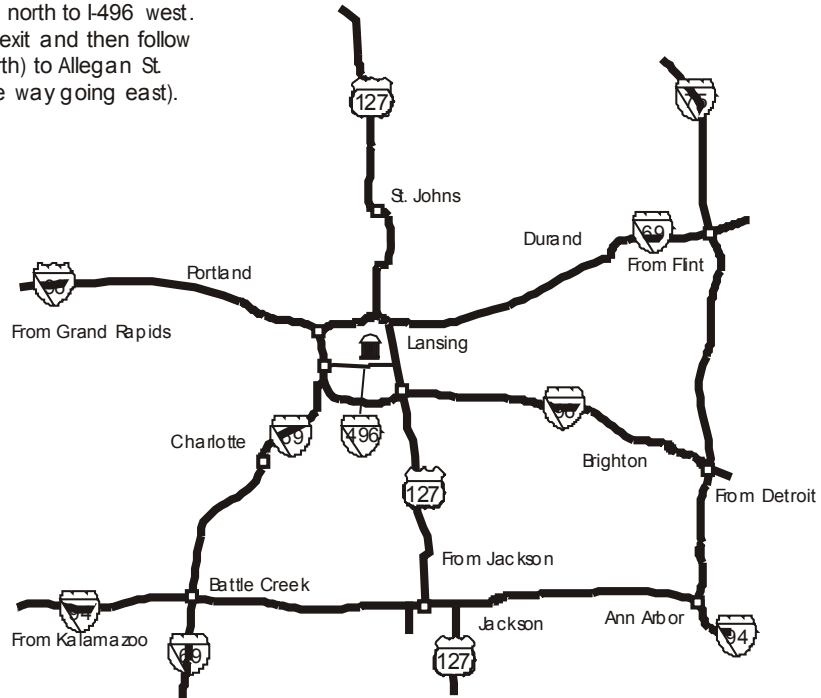

From Traverse City/Alpena/Mt. Pleasant

Note: When exiting from westbound I-496, Walnut St. is an immediate right turn. You will need to merge to the far right lane. If you miss the turn onto Walnut St., go to Martin Luther King Blvd. (M-99) and turn right. Follow MLK to Allegan St. and turn right. Continue on Allegan St. past Pine St. and Walnut St. The Capitol will be on the left.

Prepared by: MDOT Mapping & Graphics
ggraphics\maps\michigan\city\maps\lansing\getthere.cdr 8/07 C.J

DIRECTIONS TO THE STATE CAPITOL

You can get here from there.

From Jackson: Follow US-127 north to I-496 west. Follow I-496 to Pine/Walnut St exit and then follow Walnut St. (one way going north) to Allegan St. Turn right onto Allegan St. (one way going east). The Capitol is on the left.

Prepared by: MDOT Mapping & Graphics
 graphics\maps\michigan\city\maps\lansing\getthere.cdr 8/07 C.J

DIRECTIONS TO THE STATE CAPITOL

You can get here from there.

From Grand Rapids: Follow I-96 east to I-496 west. Follow I-496 to Pine/Walnut St exit and then turn left onto Walnut St. (one way going north). Take Walnut St. to Allegan St. Turn right onto Allegan St. (one way going east). The Capitol is on the left.