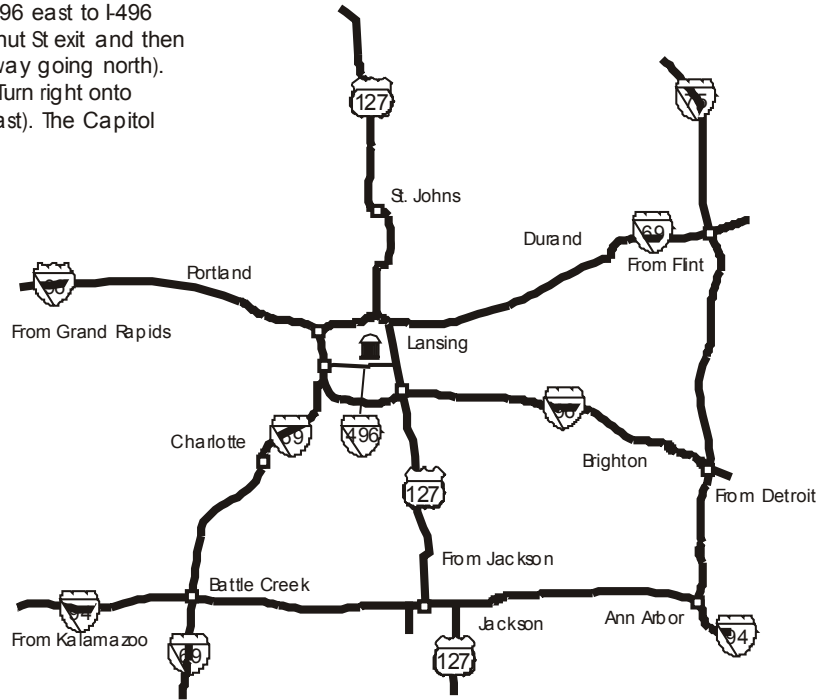

From Traverse City/Alpena/Mt. Pleasant

Note: When exiting from westbound I-496, Walnut St. is an immediate right turn. You will need to merge to the far right lane. If you miss the turn onto Walnut St., go to Martin Luther King Blvd. (M-99) and turn right. Follow MLK to Allegan St. and turn right. Continue on Allegan St. past Pine St. and Walnut St. The Capitol will be on the left.

Prepared by: MDOT Mapping & Graphics
 graphics\maps\michigan\city\maps\lansing\getthere.cdr 8/07 C.J

DIRECTIONS TO THE STATE CAPITOL

You can get here from there.

From Grand Rapids: Follow I-96 east to I-496 west. Follow I-496 to Pine/Walnut St exit and then turn left onto Walnut St. (one way going north). Take Walnut St. to Allegan St. Turn right onto Allegan St. (one way going east). The Capitol is on the left.

From Traverse City/Alpena/Mt. Pleasant

Prepared by: MDOT Mapping & Graphics
ggraphics\maps\michigan\city\maps\lansing\getthere.cdr 8/07 C.J

DIRECTIONS TO THE STATE CAPITOL

You can get here from there.

From Kalamazoo: Follow I-94 east to I-69 north. Follow I-69 north to Lansing Road (exit 70). Take Lansing Road to I-496 east. Follow I-496 to Pine/Walnut St exit and then turn left onto Walnut St (one way going north). Take Walnut St to Allegan St. Turn right onto Allegan St. (one way going east). The Capitol is on the left.

Prepared by: MDOT Mapping & Graphics
 graphics\maps\michigan\city\maps\lansing\getthere.cdr 8/07 C.J

DIRECTIONS TO THE STATE CAPITOL

You can get here from there.

From Marquette: Follow M-28 east to M-123 south. Take M-123 south to I-75 south. Continue on I-75 south to US-127 south. Take US-127 south to I-496 west. Follow I-496 to Pine/Walnut St exit and then follow Walnut St. (one way going north) to Allegan St. Turn right onto Allegan St. (one way going east). The Capitol is on the left.