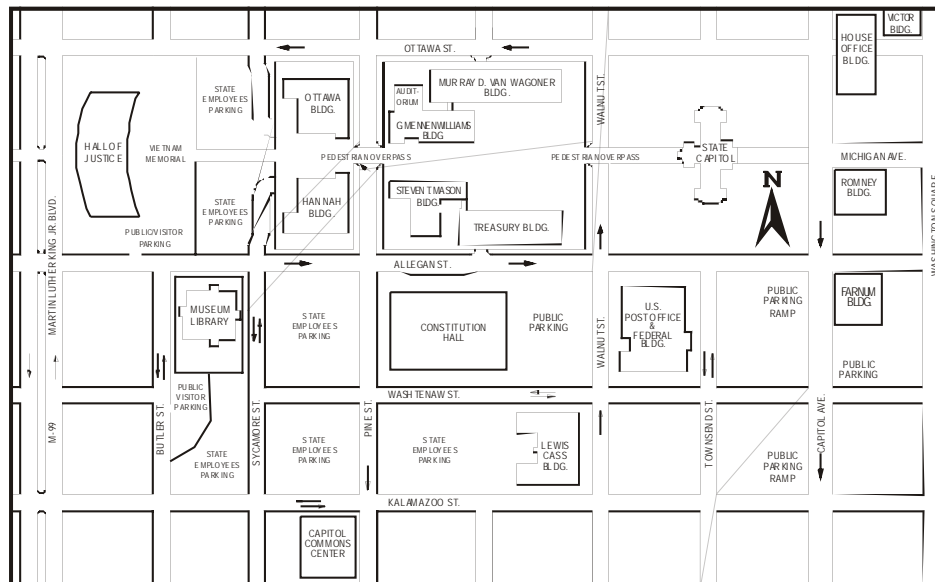

Prepared by: MDOT Mapping & Graphics
 graphics\maps\michigan\city\maps\lansing\getthere.cdr 8/07 C.J

DIRECTIONS TO THE STATE CAPITOL

You can get here from there.

From Marquette: Follow M-28 east to M-123 south. Take M-123 south to I-75 south. Continue on I-75 south to US-127 south. Take US-127 south to I-496 west. Follow I-496 to Pine/Walnut St exit and then follow Walnut St. (one way going north) to Allegan St. Turn right onto Allegan St. (one way going east). The Capitol is on the left.

From Traverse City/Alpena/Mt. Pleasant

Note: When exiting from westbound I-496, Walnut St. is an immediate right turn. You will need to merge to the far right lane. If you miss the turn onto Walnut St., go to Martin Luther King Blvd. (M-99) and turn right. Follow MLK to Allegan St. and turn right. Continue on Allegan St. past Pine St. and Walnut St. The Capitol will be on the left.