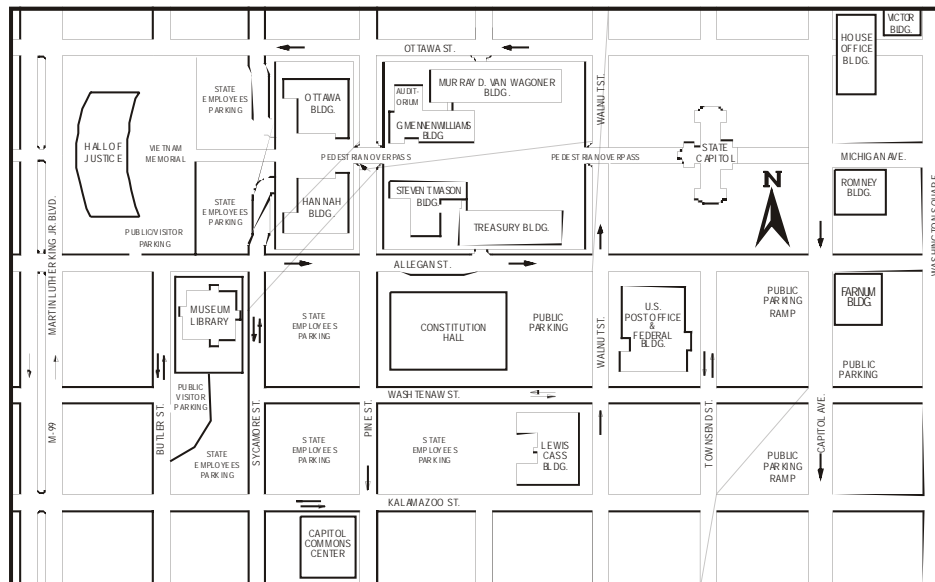

From Traverse City/Alpena/Mt. Pleasant

Note: When exiting from westbound I-496, Walnut St. is an immediate right turn. You will need to merge to the far right lane. If you miss the turn onto Walnut St., go to Martin Luther King Blvd. (M-99) and turn right. Follow MLK to Allegan St. and turn right. Continue on Allegan St. past Pine St. and Walnut St. The Capitol will be on the left.

Prepared by: MDOT Mapping & Graphics
 graphics\maps\michigan-city-maps\lansing\getthere.cdr 8/07 C.J.

DIRECTIONS TO THE STATE CAPITOL

You can get here from there.

From Detroit: Follow I-96 west to US-127 north. Take US-127 north to I-496 west. Follow I-496 to Pine/Walnut St exit and then follow Walnut St. (one way going north) to Allegan St. Turn right onto Allegan St. (one way going east). The Capitol is on the left.

Note: When exiting from westbound I-496, Walnut St. is an immediate right turn. You will need to merge to the far right lane. If you miss the turn onto Walnut St., go to Martin Luther King Blvd. (M-99) and turn right. Follow MLK to Allegan St. and turn right. Continue on Allegan St. past Pine St. and Walnut St. The Capitol will be on the left.

Prepared by: MDOT Mapping & Graphics
 graphics\maps\michigan\city\maps\lansing\getthere.cdr 8/07 C.J

DIRECTIONS TO THE STATE CAPITOL

You can get here from there.

From Flint: Follow I-69 west to US-127 south. Take US-127 south to I-496 west. Follow I-496 to Pine/Walnut St exit and then follow Walnut St. (one way going north) to Allegan St. Turn right onto Allegan St. (one way going east). The Capitol is on the left.